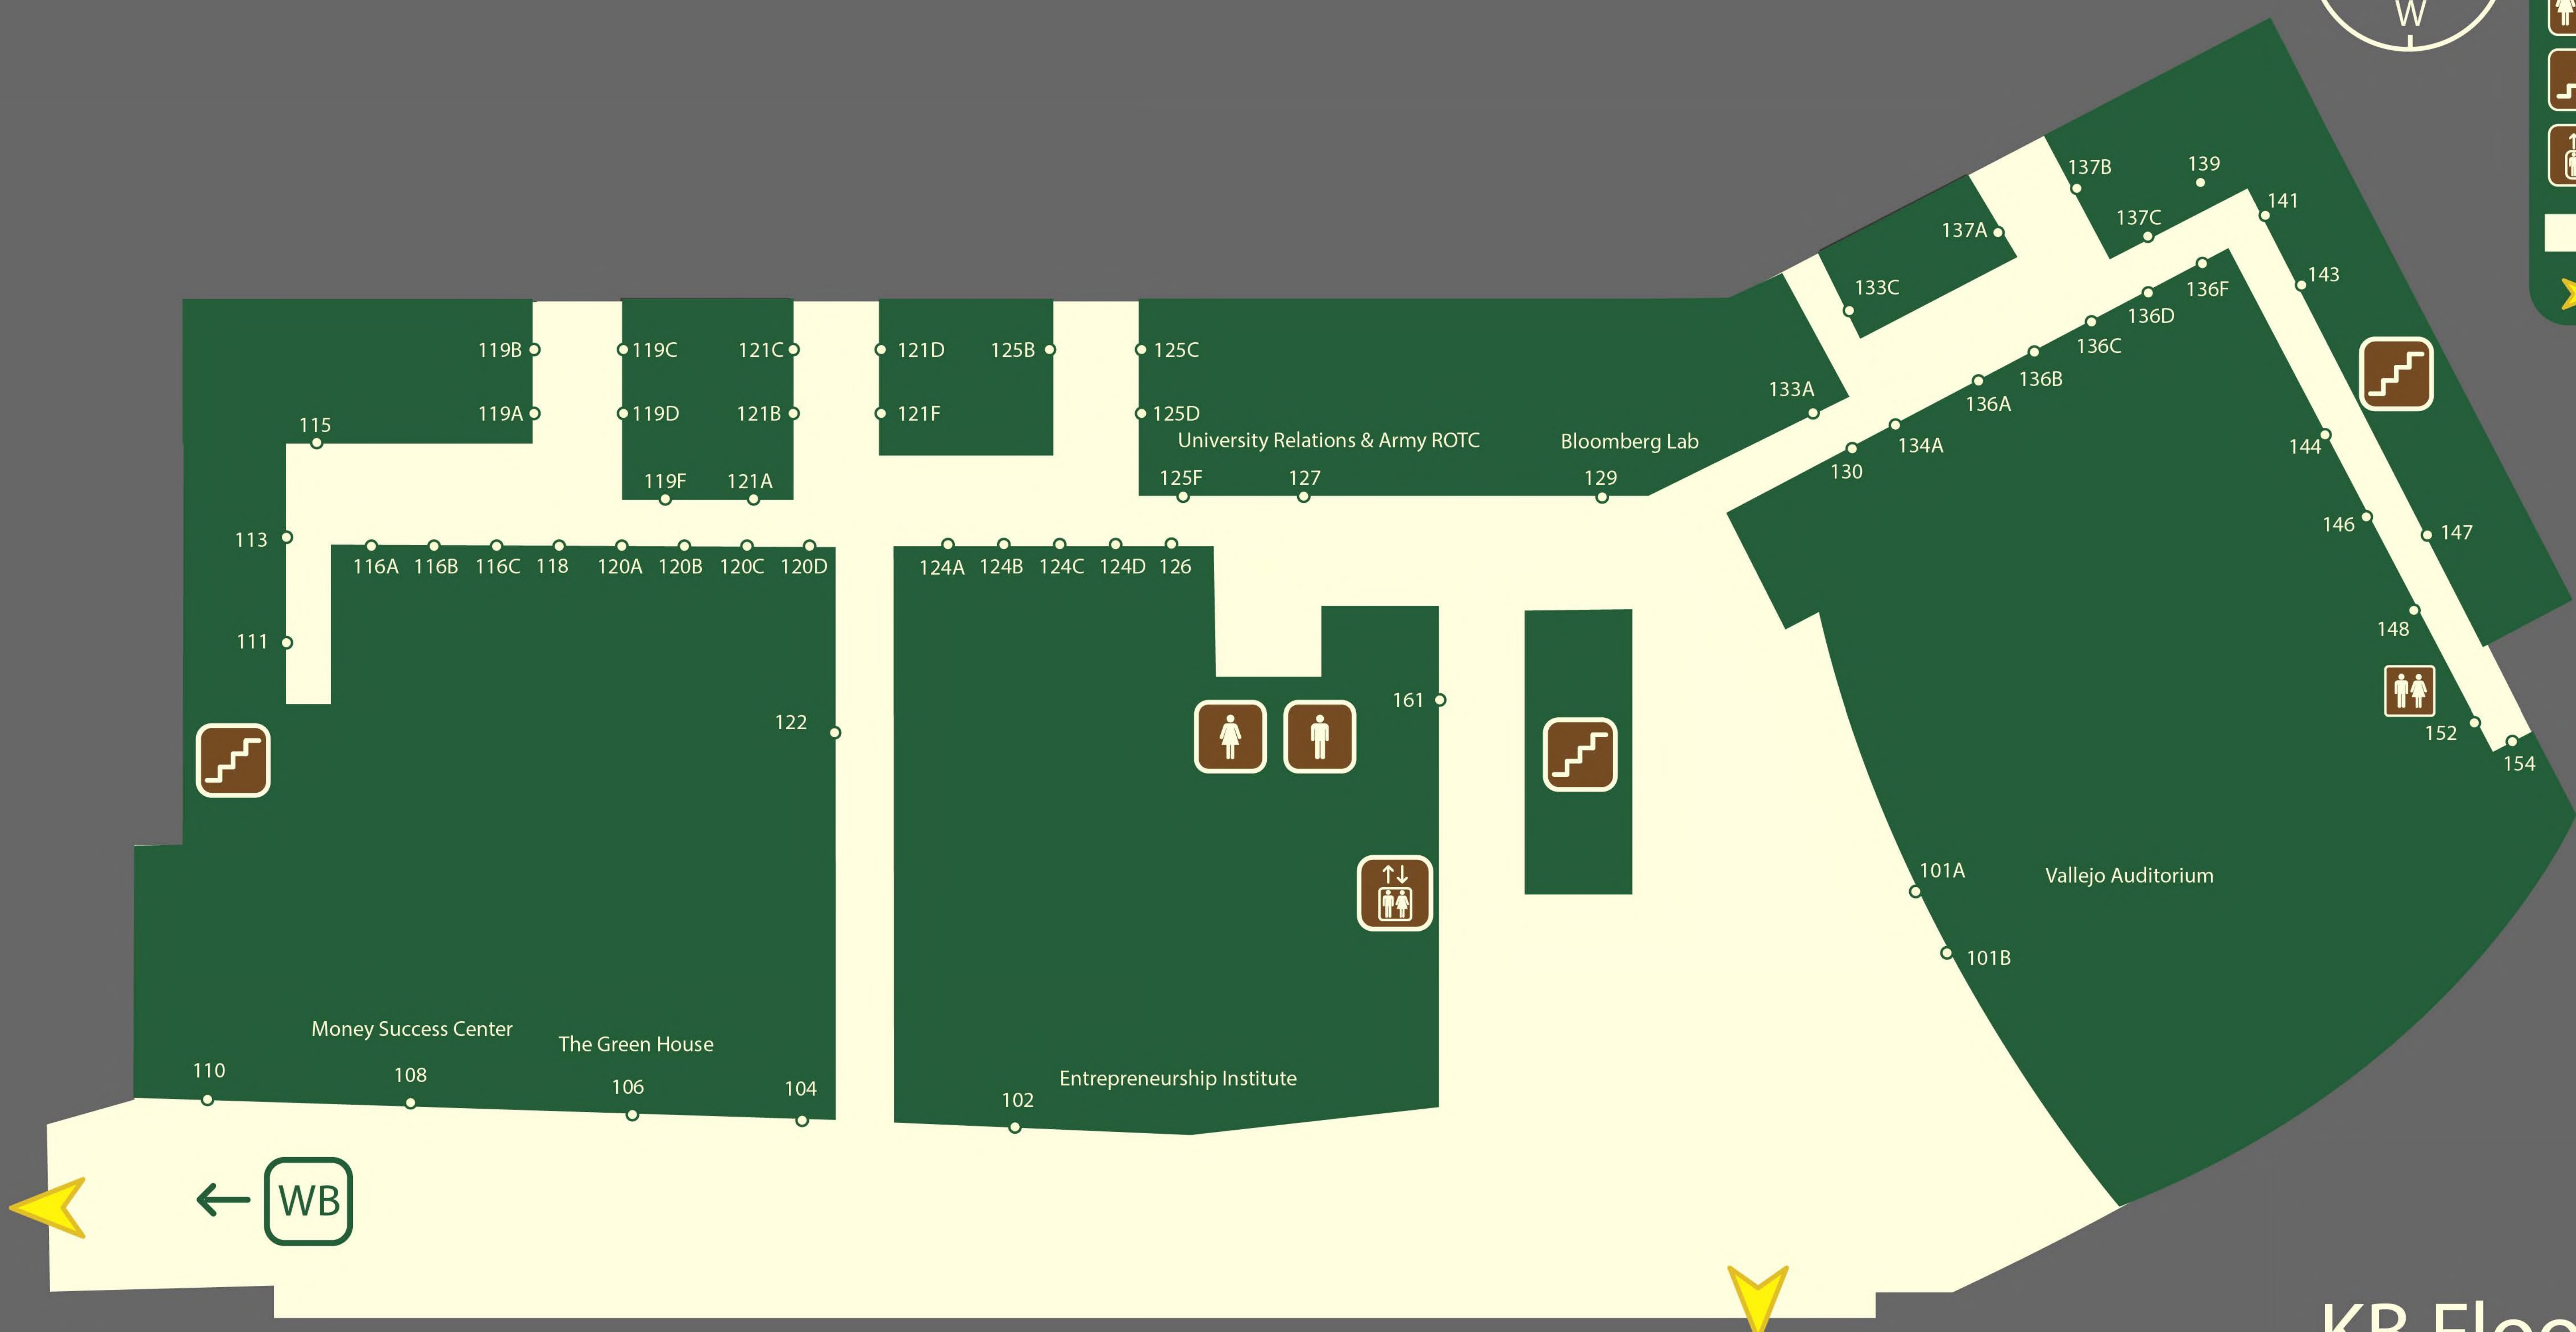

Legend

- Restrooms
- Stairs
- Elevators
- Pathway
- Building Entrance

← WB

KB Floor 1

Legend

- Restrooms
- Stairs
- Elevators
- Pathway
- Building Entrance

# KB Floor 2

Legend

- Restrooms
- Stairs
- Elevators
- Pathway
- Building Entrance

# KB Floor 3

Legend

- Restrooms
- Stairs
- Elevators
- Pathway
- Building Entrance

# KB Floor 4