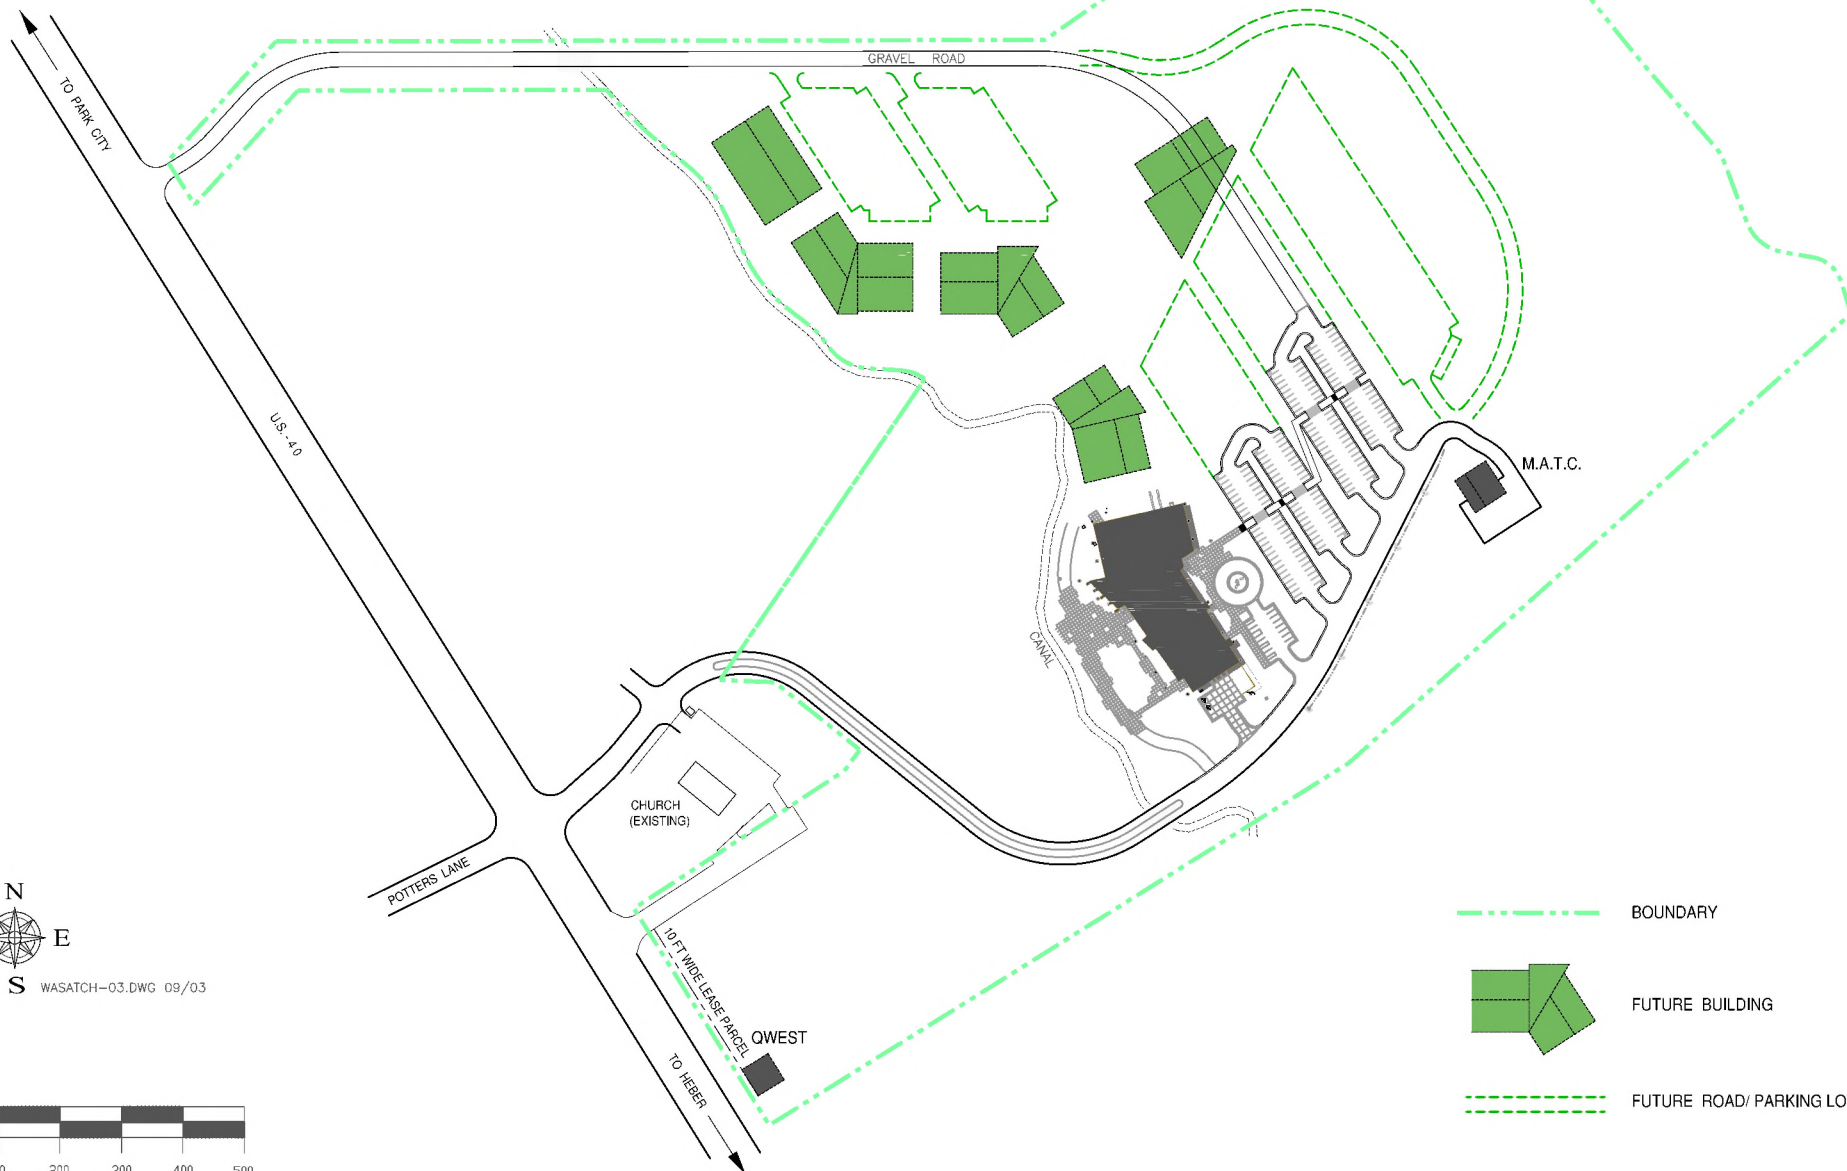

Utah Valley
State College

SPACE PLANNING & DEVELOPMENT

WASATCH CAMPUS MASTER PLAN

WASATCH-03.DWG 09/03

-  BOUNDARY
-  FUTURE BUILDING
-  FUTURE ROAD/PARKING LOT