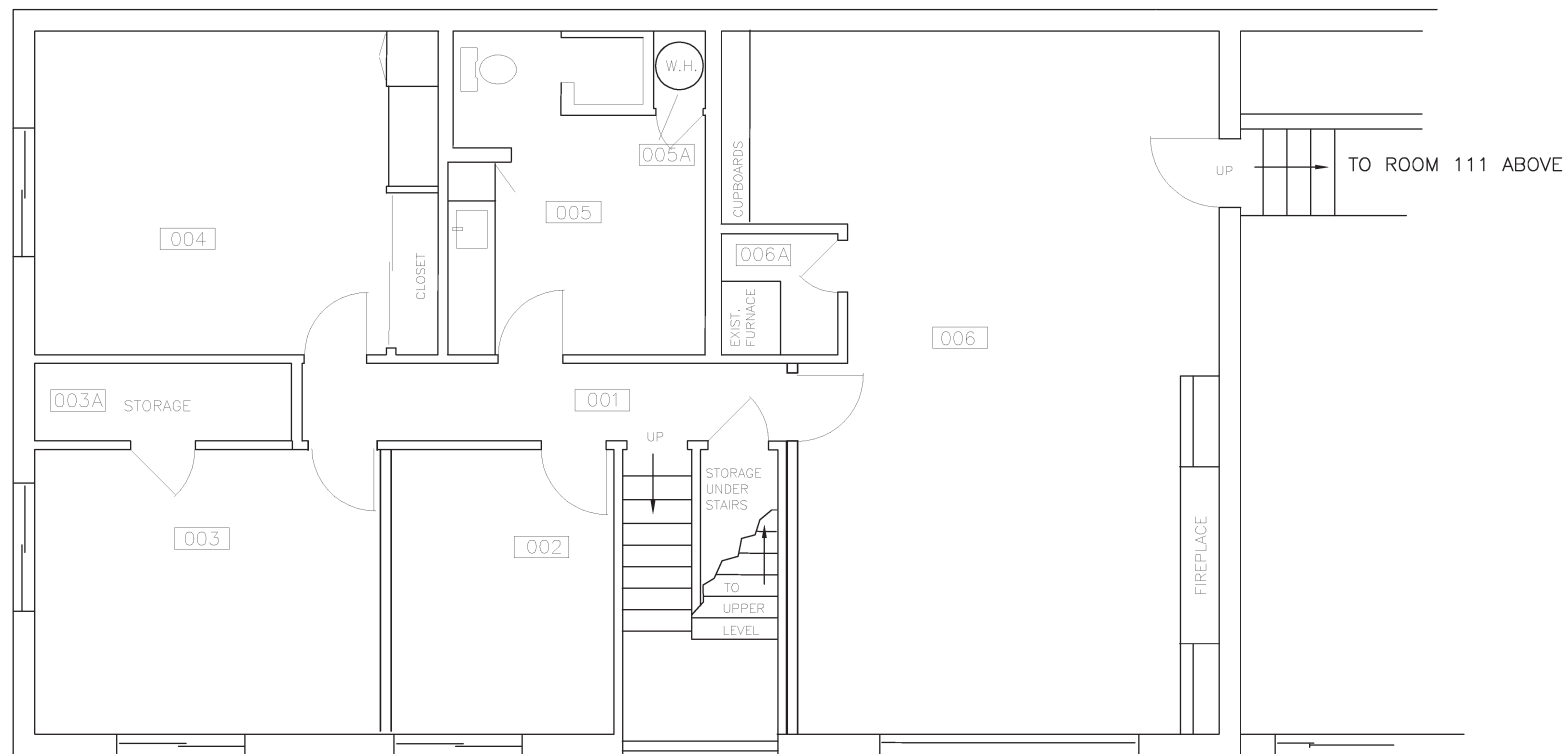

UPPER LEVEL

GROUND LEVEL

LOWER LEVEL

H2 - GEAR UP HOUSE

1062W 800S OREM