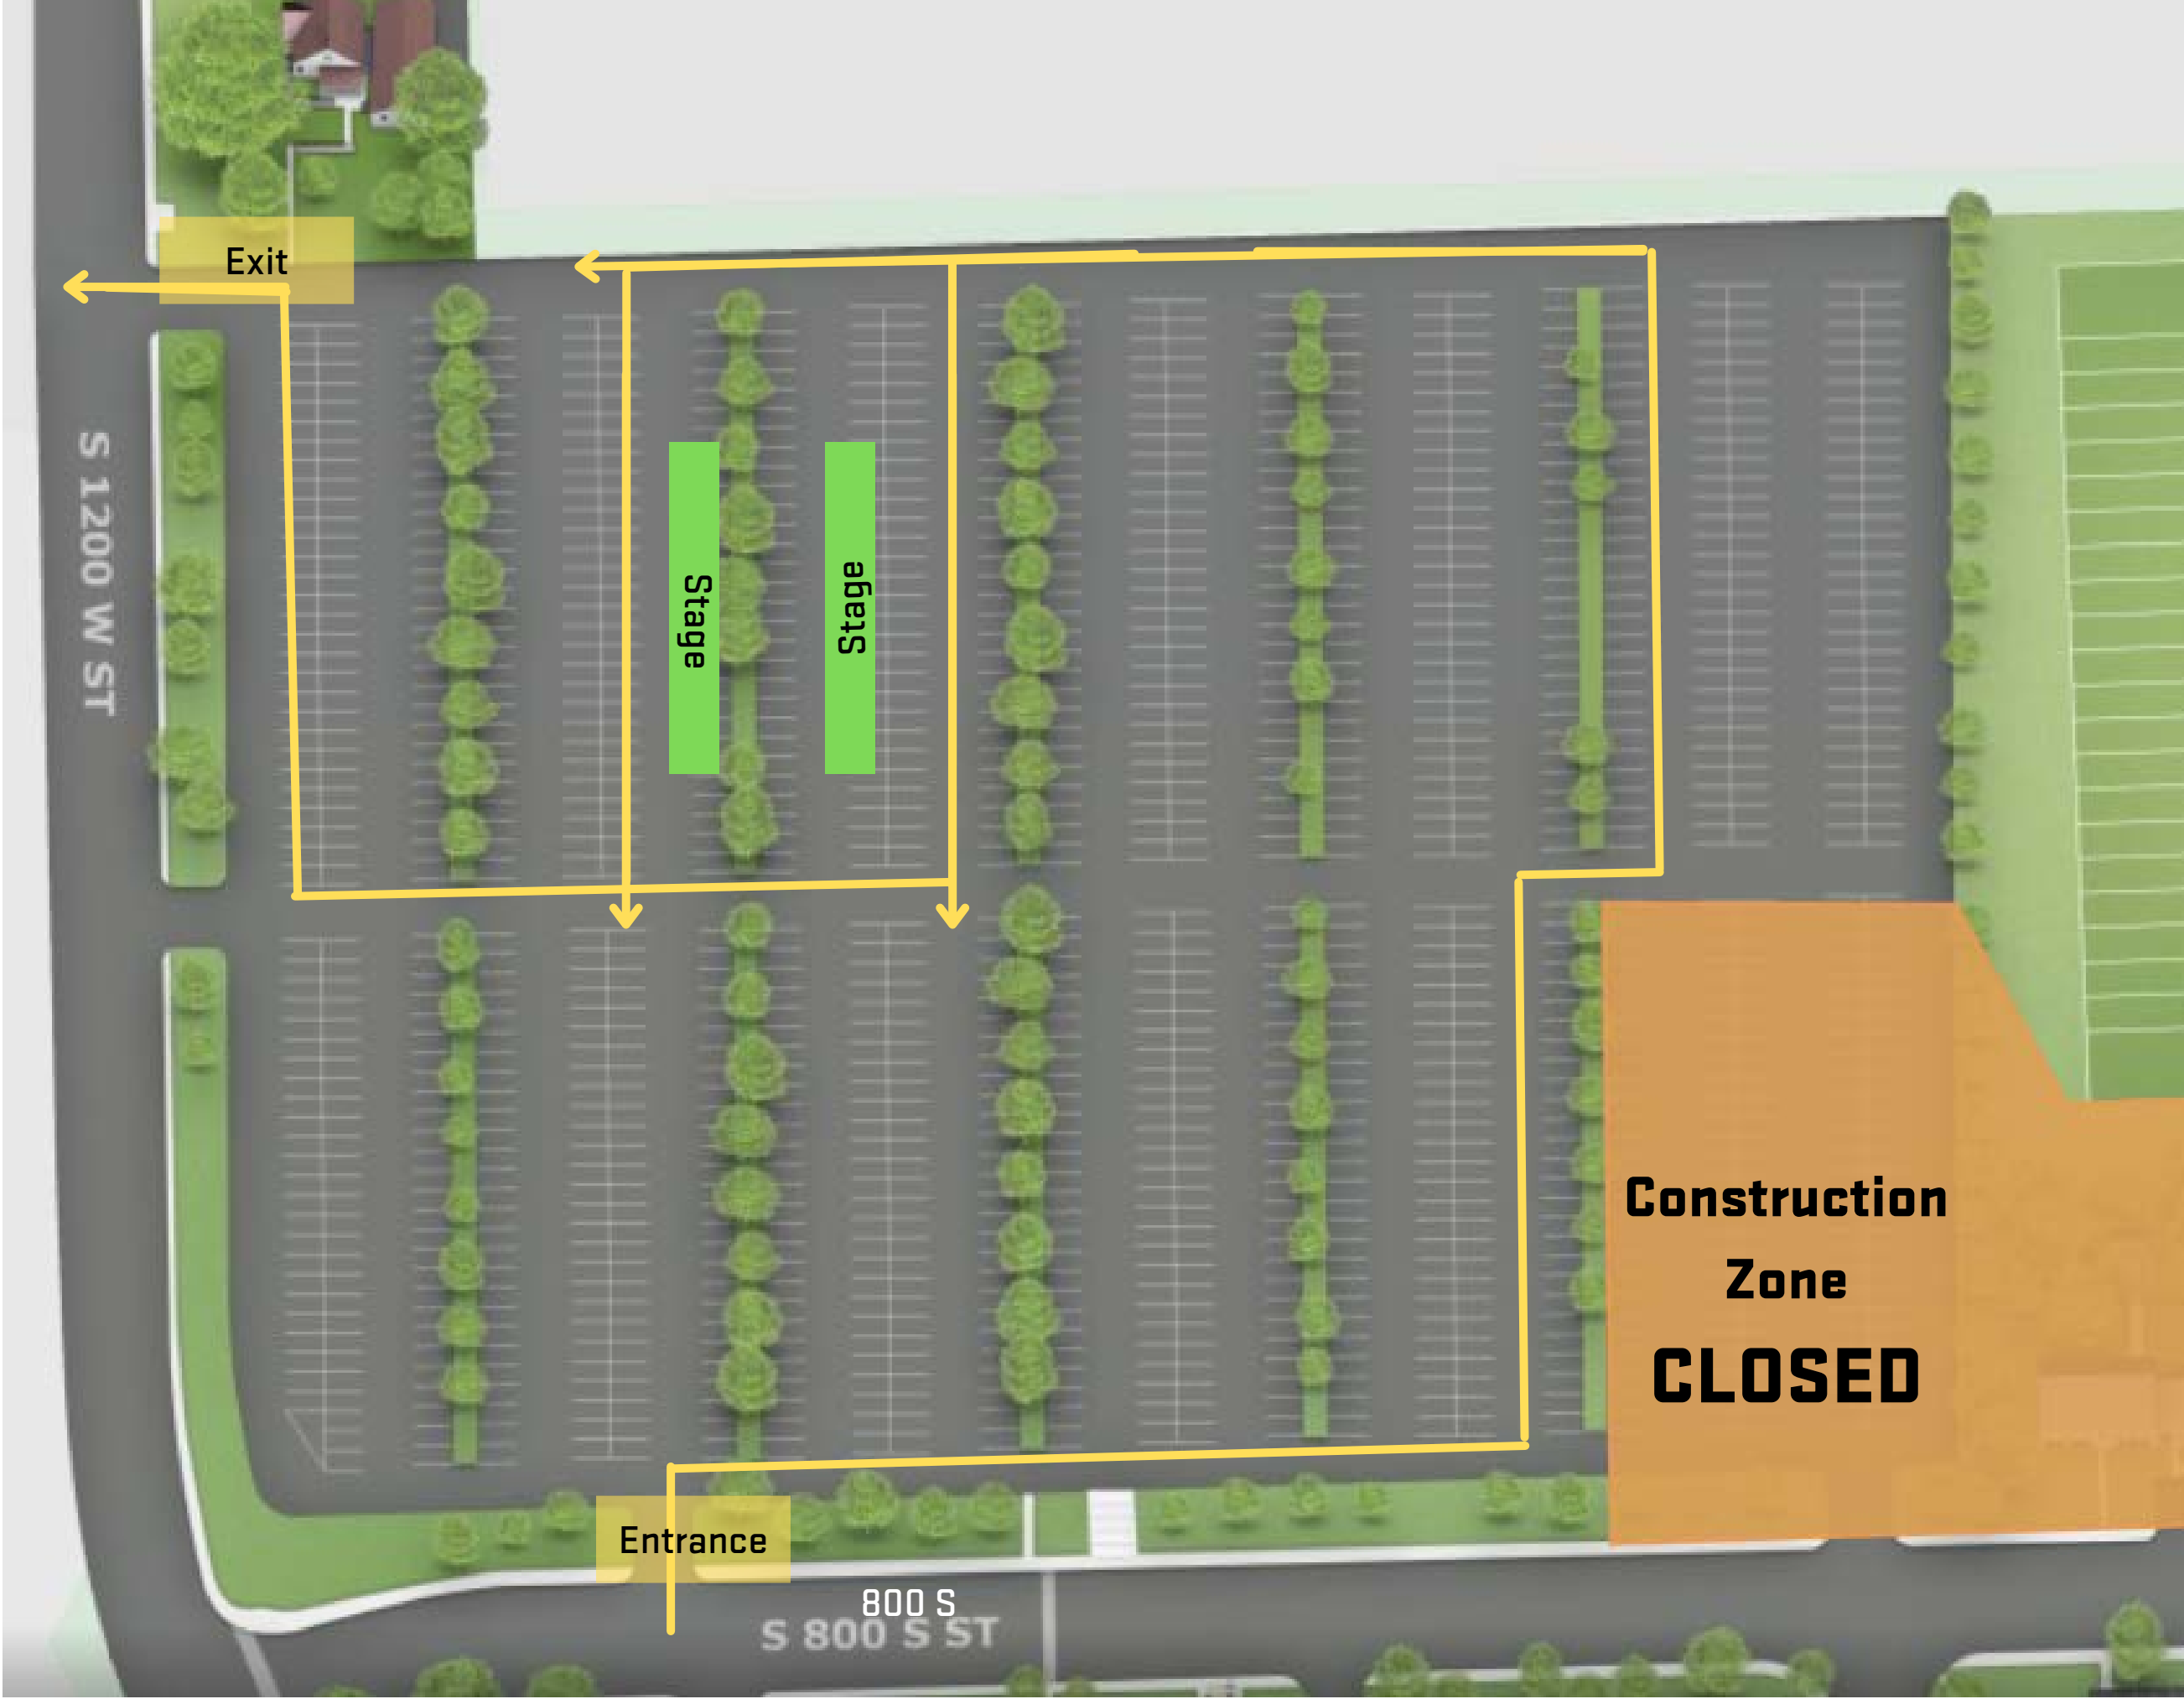

L9	CHSS
L10	SOE
L14	CET
	UC
M21	CHPS
M22	COS
M23	SOA
M25	WSB
M26	

L9/L10

CHSS (College of Humanities and Social Science)
SOE (School of Education)

Entrance: S/W entrance off of 800S
Exit: N/W exit onto 1200W
Turning onto 1200W

L14

CET (College of Health & Public Service)
UC (University College)

Entrance: S/E Entrance from Wolverine
Way onto Events Drive

Exit: N/E Exit to parking lots

M25/M26

WSB (Woodbury School of Business)

Entrance: S/E Entrance off College Drive

Exit: S/W Exit to College Drive

M21/M22

CHPS (College of Engineering & Technology)

COS (College of Science)

Entrance: S/E entrance off 960 S

Exit: N/W Exit onto Campus Drive

M23

SOA (School of the Arts)

Entrance: N/E Entrance off Campus Drive

Exit: S/E Exit onto Campus Drive