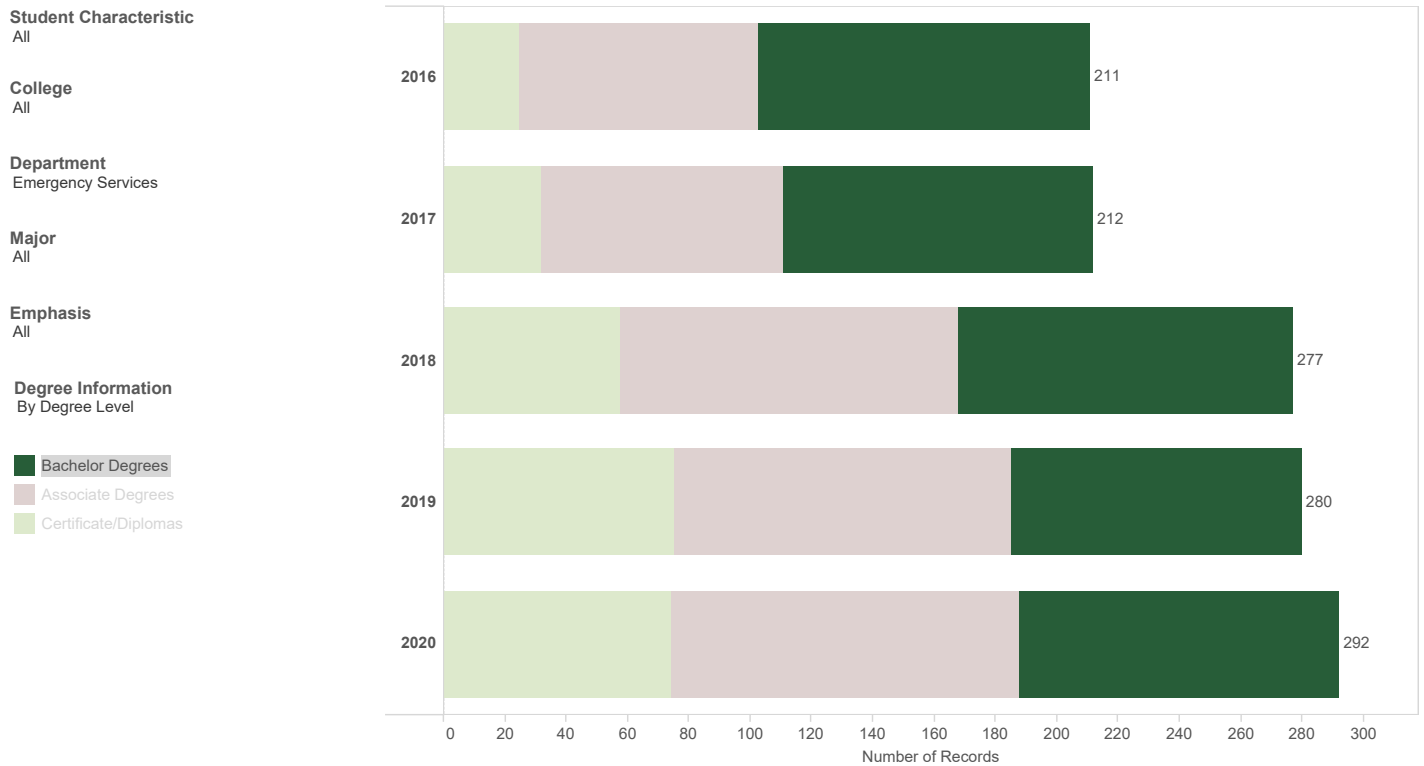

Number of Degrees Awarded

Utah Valley University
Completions by Year
(July 1st through June 30th)

Student Characteristic - All Student Count

	2016	2017	2018	2019	2020
Bachelor Degrees	108	101	109	95	104
Associate Degrees	78	79	110	110	114
Certificate/Diplomas	25	32	58	75	74
Grand Total	211	212	277	280	292