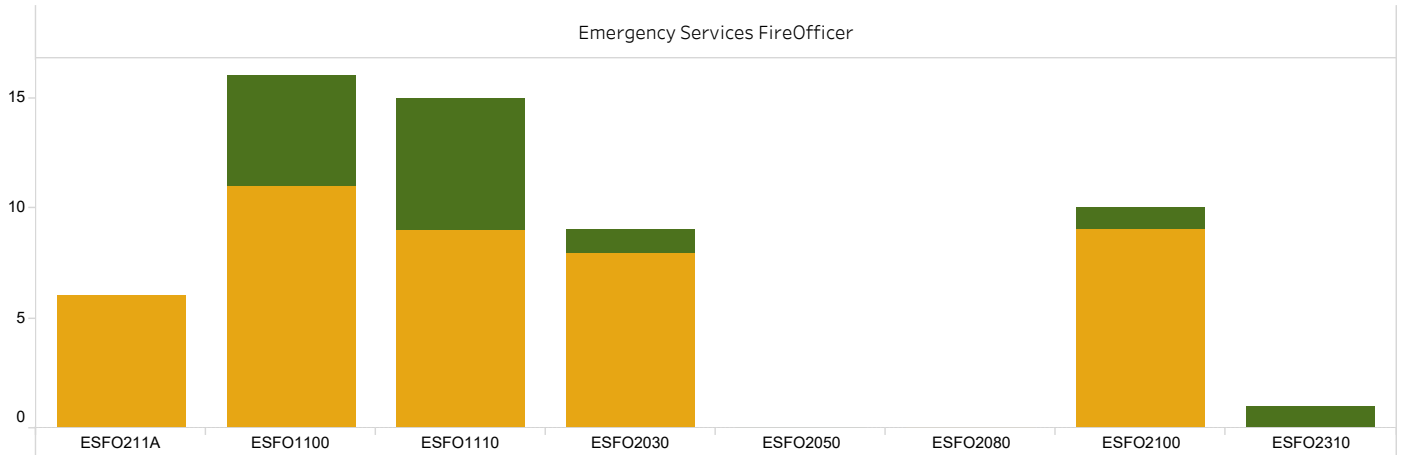

**Tip:** Do not use the tabs at the top of this page. Use the arrow navigation buttons ">" by the table below to view the selected Subject, "<" button to go back.

## Enrollment from Within and Outside the Department Course Comparison

**Student's Major**

External

Internal

Show Data .. Number

ESFO1100

Course Type All Courses

ESFO1110

Hover over a course name to display trend data in the table.

Hover over a course name to display trend data in the table.

Go back to **subjects** page