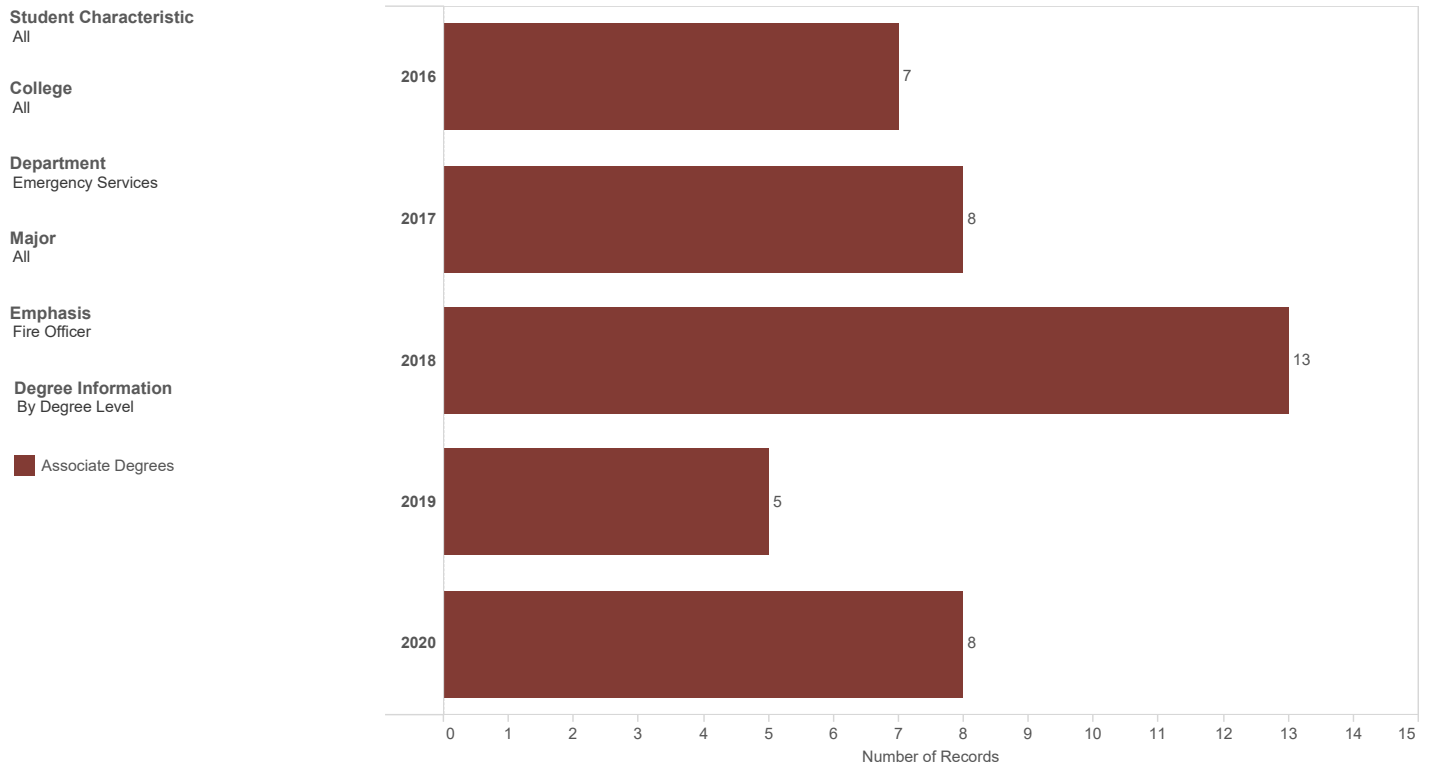

Number of Degrees Awarded

Utah Valley University
Completions by Year
(July 1st through June 30th)

Student Characteristic - All Student Count

	2016	2017	2018	2019	2020
Associate Degrees	7	8	13	5	8
Grand Total	7	8	13	5	8