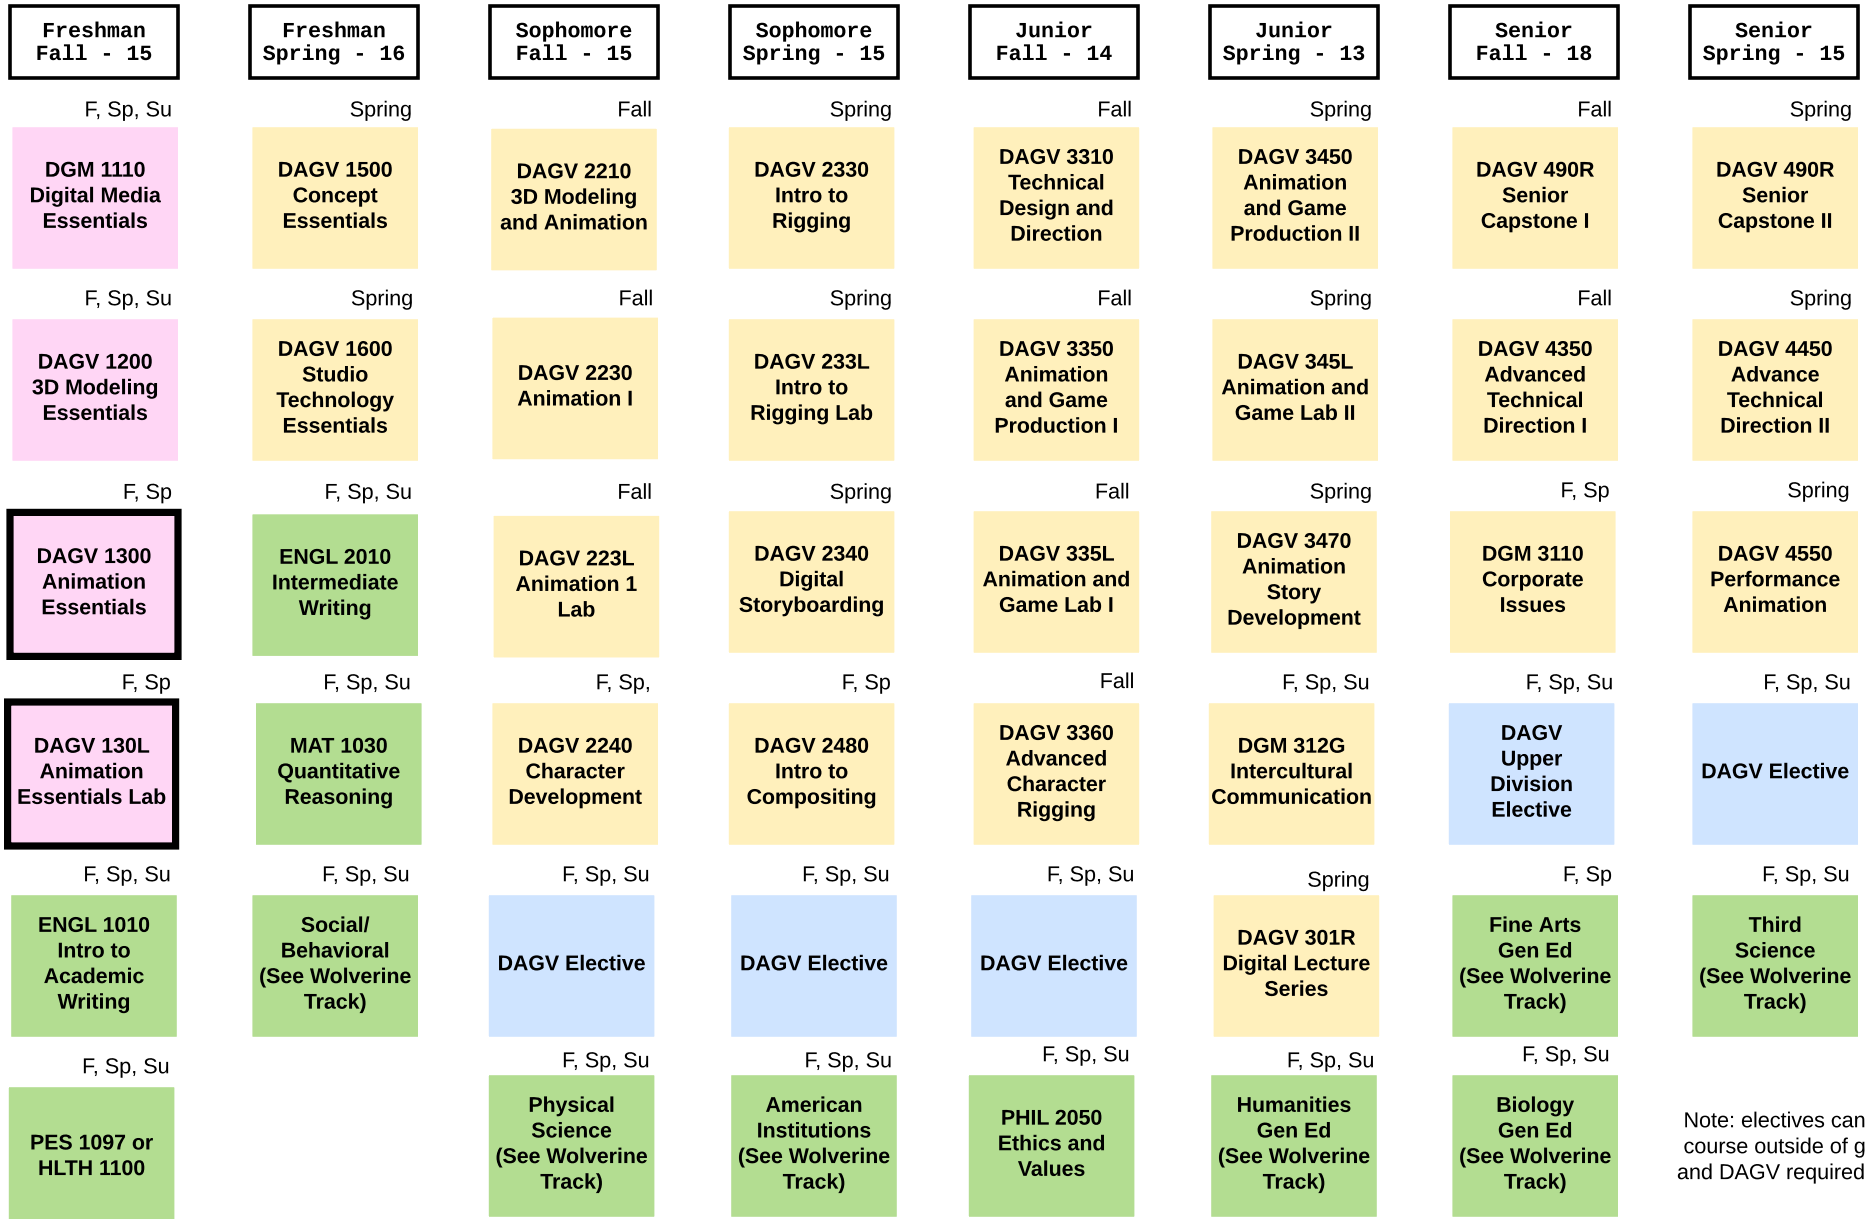

# 2D ANIMATION FLOWCHART

## Freshman Year

## Senior Year

Note: electives can be any course outside of generals and DAGV required classes

REQUIRED TO APPLY TO 2D ANIMATION TRACK

Key:

General Education Courses

Electives

Introductory 2D Animation Classes (open to all students)

2D Animation classes (available to only accepted students)  
Must be taken in specific order indicated in flowchart