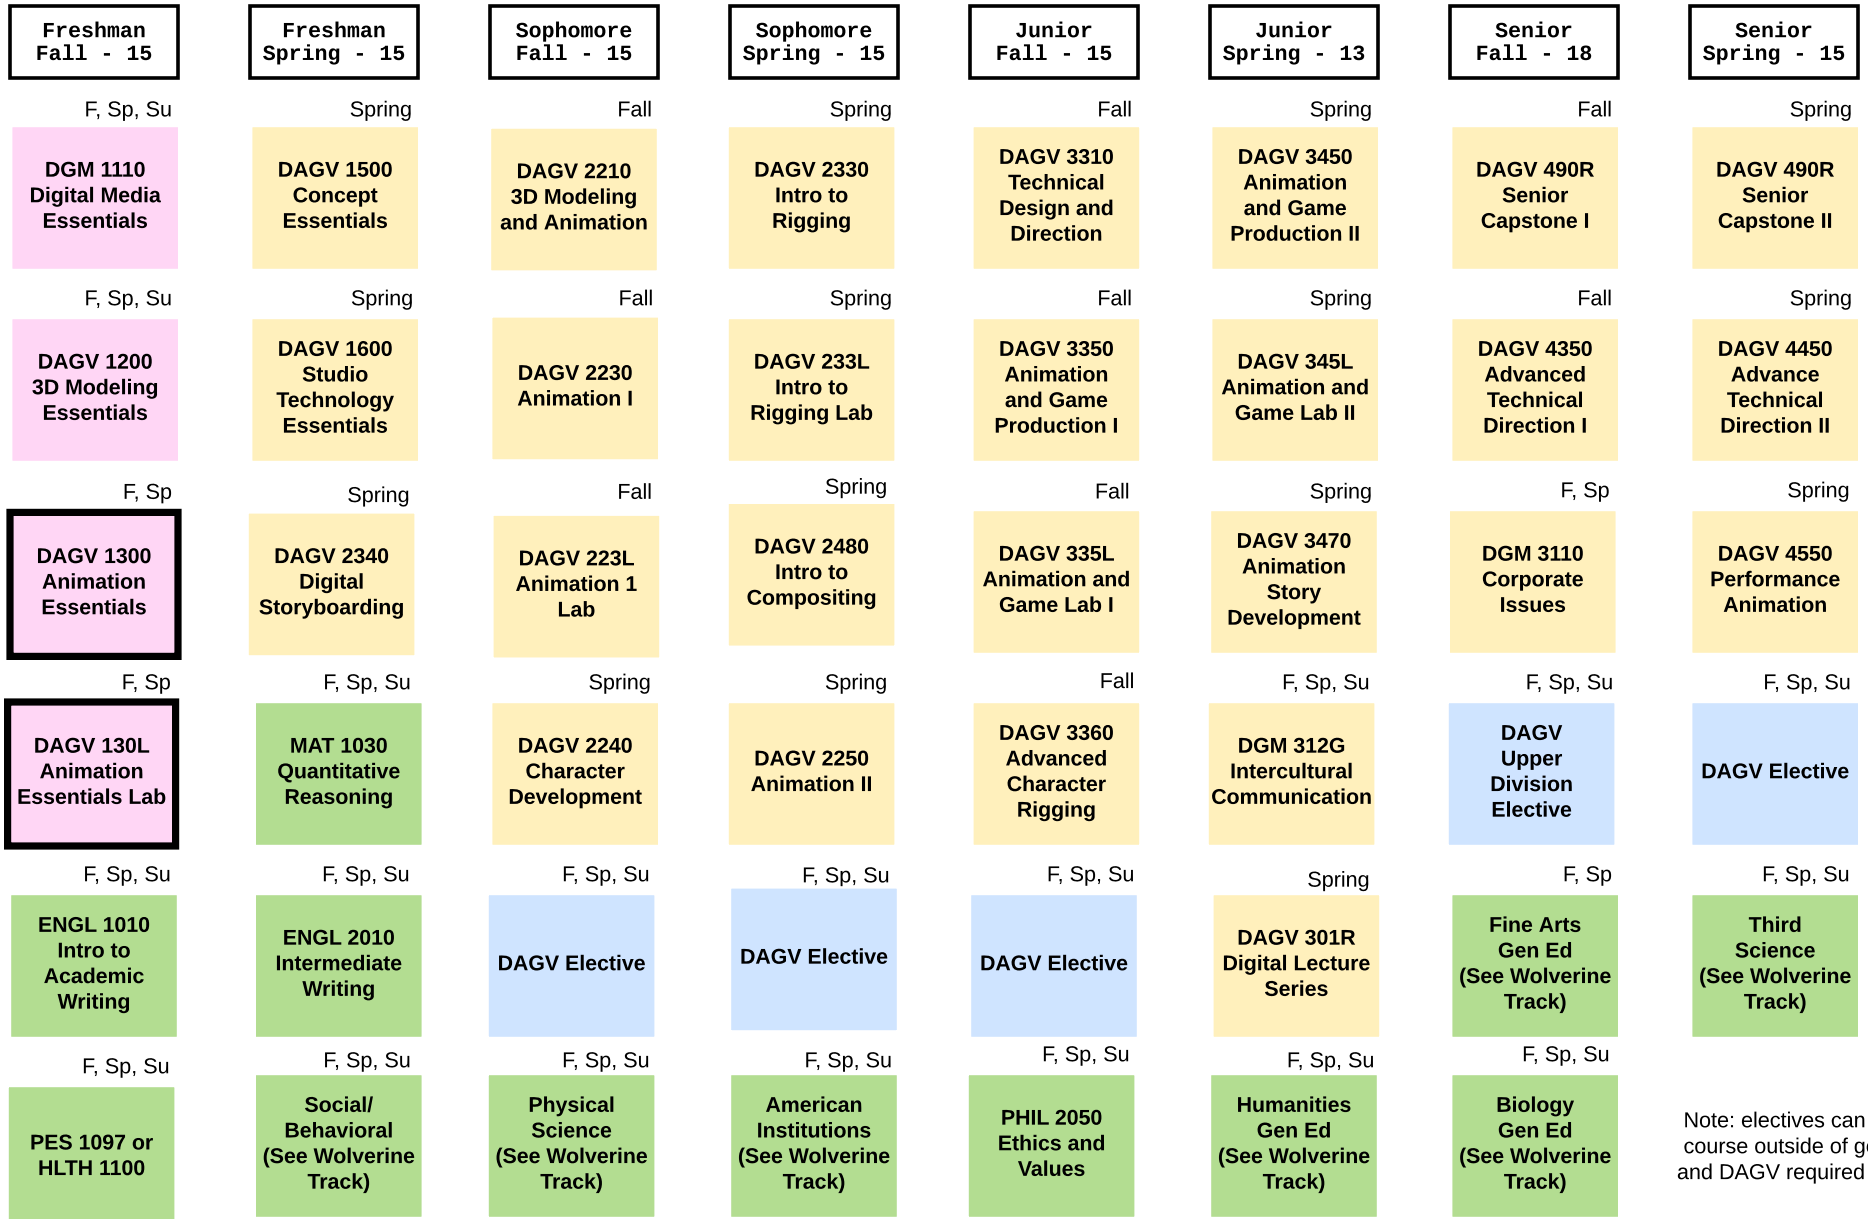

2D ANIMATION FLOWCHART

Freshman Year

Sophomore Year

Junior Year

Senior Year

REQUIRED TO APPLY TO 2D
ANIMATION TRACK

Key:

- General Education Courses
- Introductory 2D Animation Classes (open to all students)
- Electives
- 2D Animation classes (available to only accepted students)
Must be taken in specific order indicated in flowchart