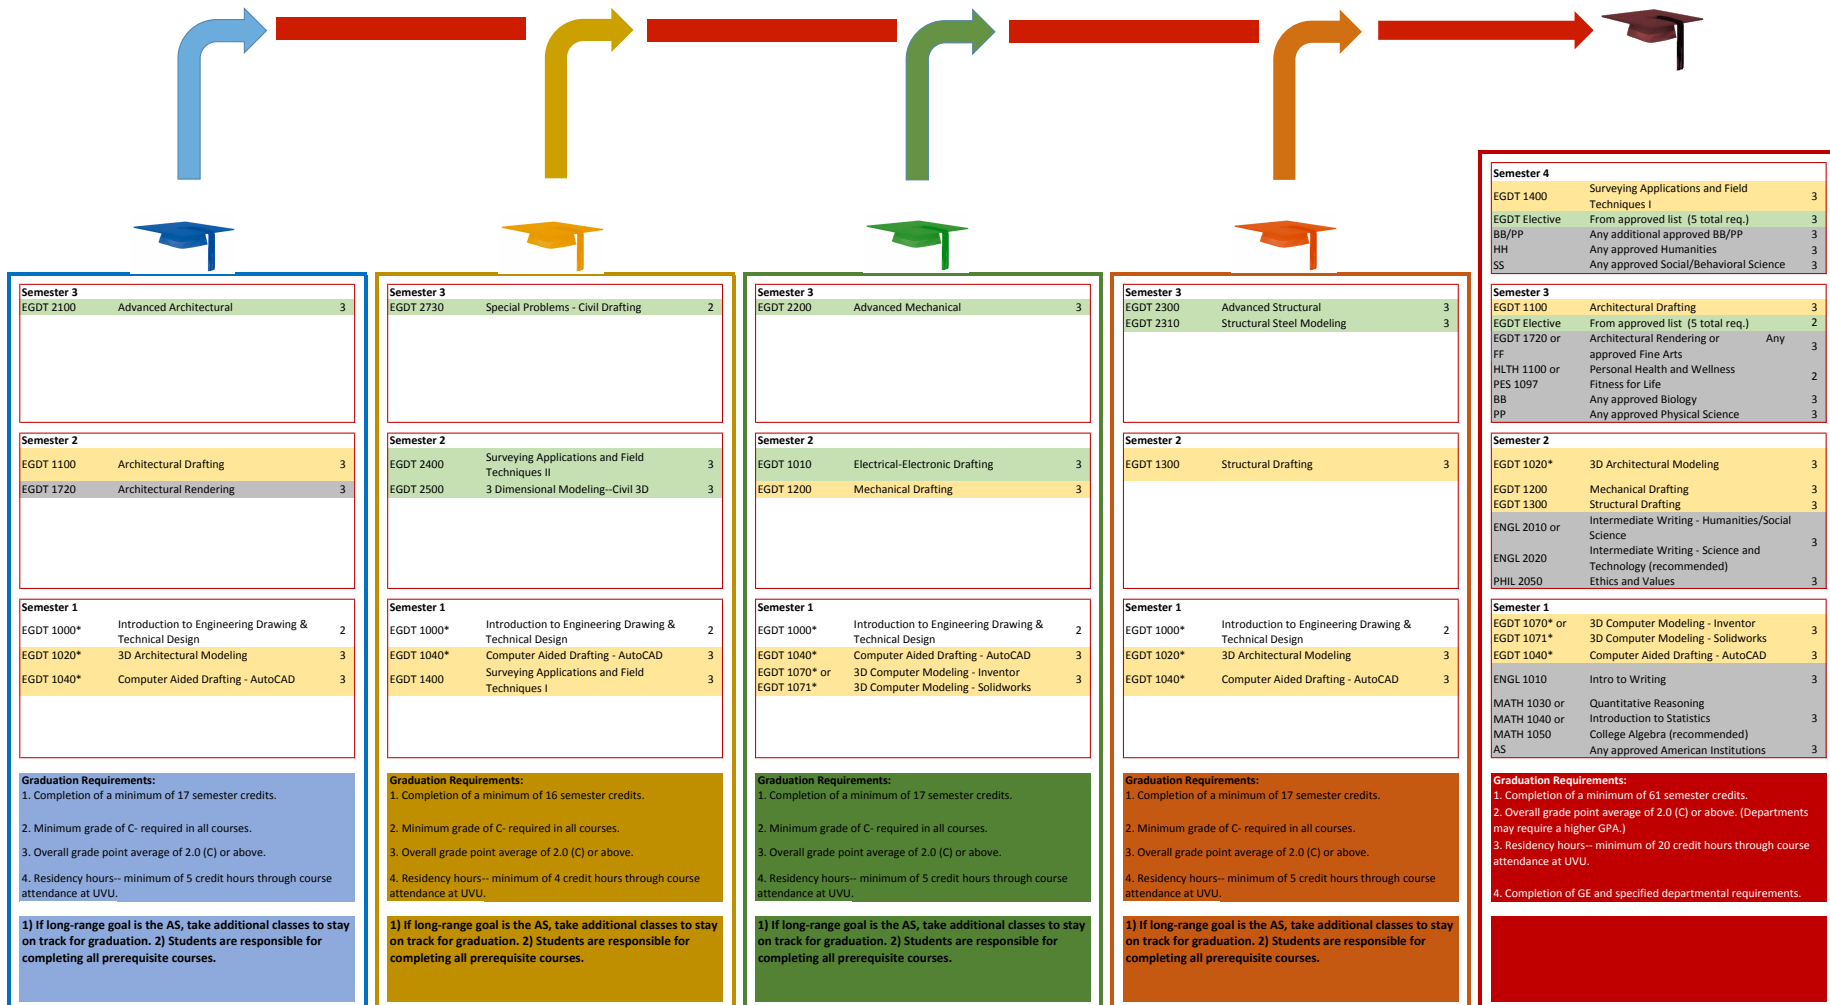

| Legend                 |             |
|------------------------|-------------|
| General Ed             | Grey        |
| Major                  | Yellow      |
| Elective               | Green       |
| * Concurrent Enrolment | Light Green |

## EDT Stackable Tracks

**NOTES:** Take recommended courses in sequence. Follow the recommended electives (green) in the stackable tracks to ensure timely completion of advanced degrees. Not following this plan could lead to taking extra classes that do not count toward an advanced degree or could create prerequisite dependency problems, which could delay final graduation.