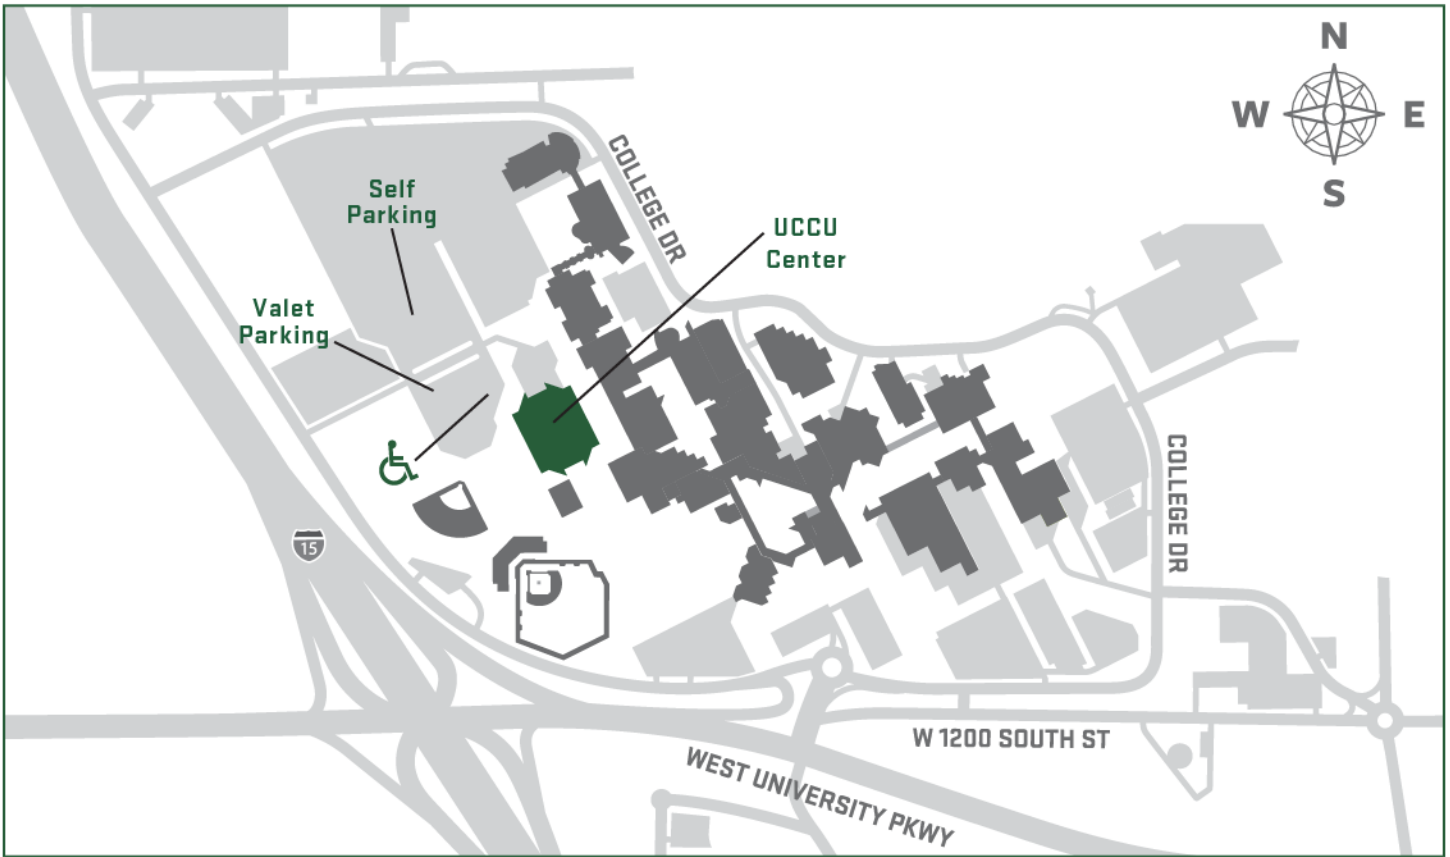

UVU CAMPUS

Utah Valley University | 800 West University Parkway, Orem, Utah 84058

UVU