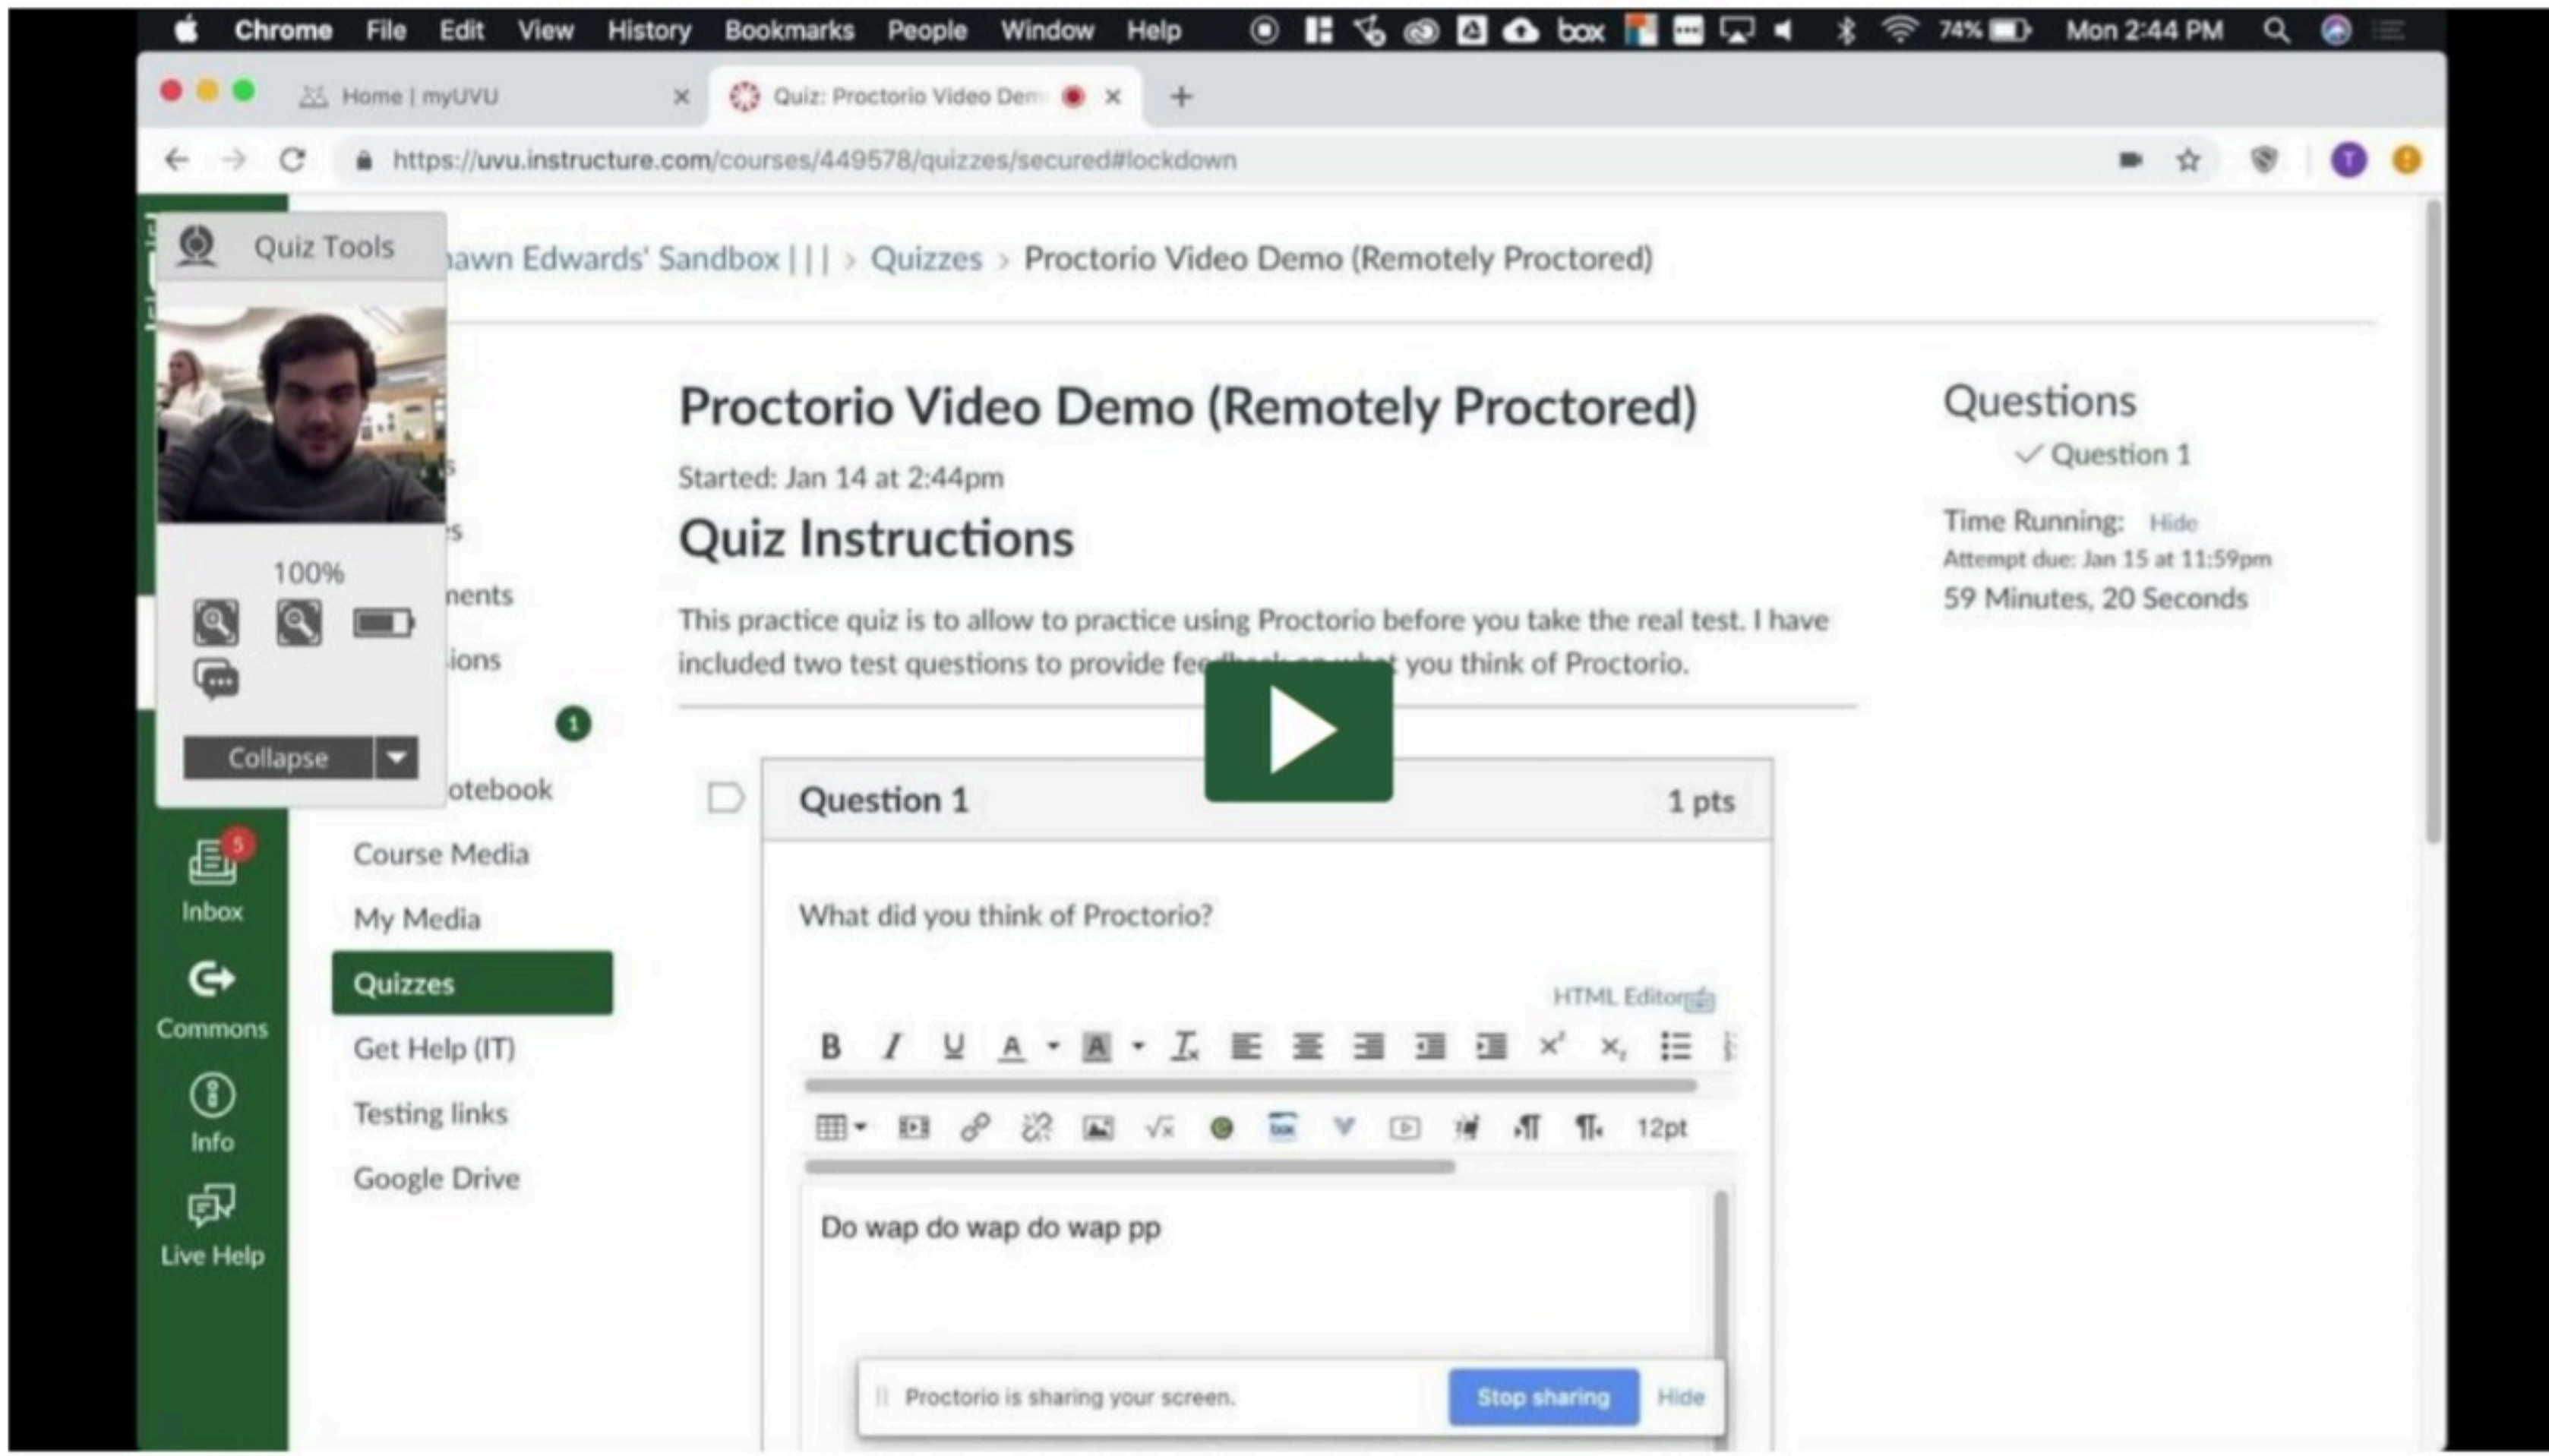

You can also view Proctorio's Support for Test-Takers page.

Accessibility

Compliance Standard

Military

Students with current accommodation

High Visibility Mode

List of supportable screen readers

Live Proctoring Option