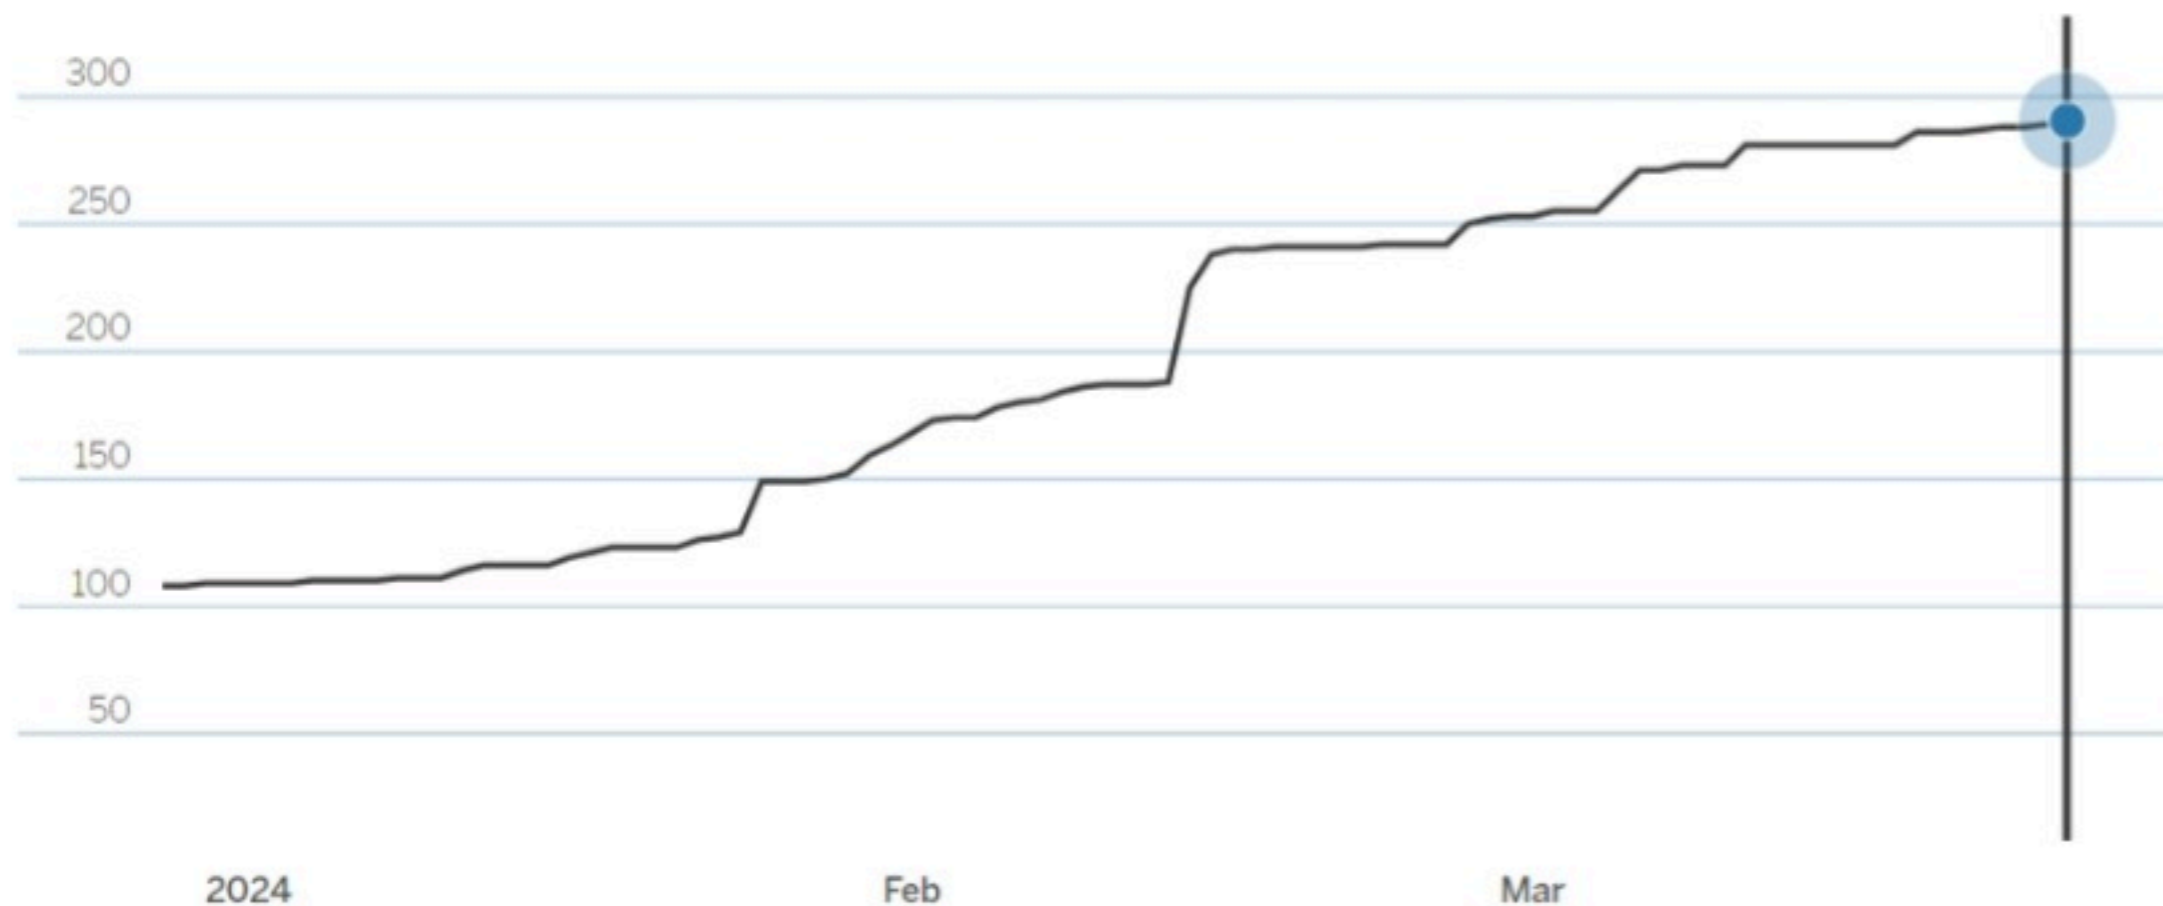

Refreshed Mar 26, 2024 at 9:38 AM

Total Views

290

▲ 0.35% (1)

Mar 26 vs. Mar 25, 2024

7 D | 30 D | 90 D | 365 D | Max

Metric Details

Description

The total view count for all sheets in the workbook.
Metric created by Tableau.

Configuration

Comparison 1 day ago