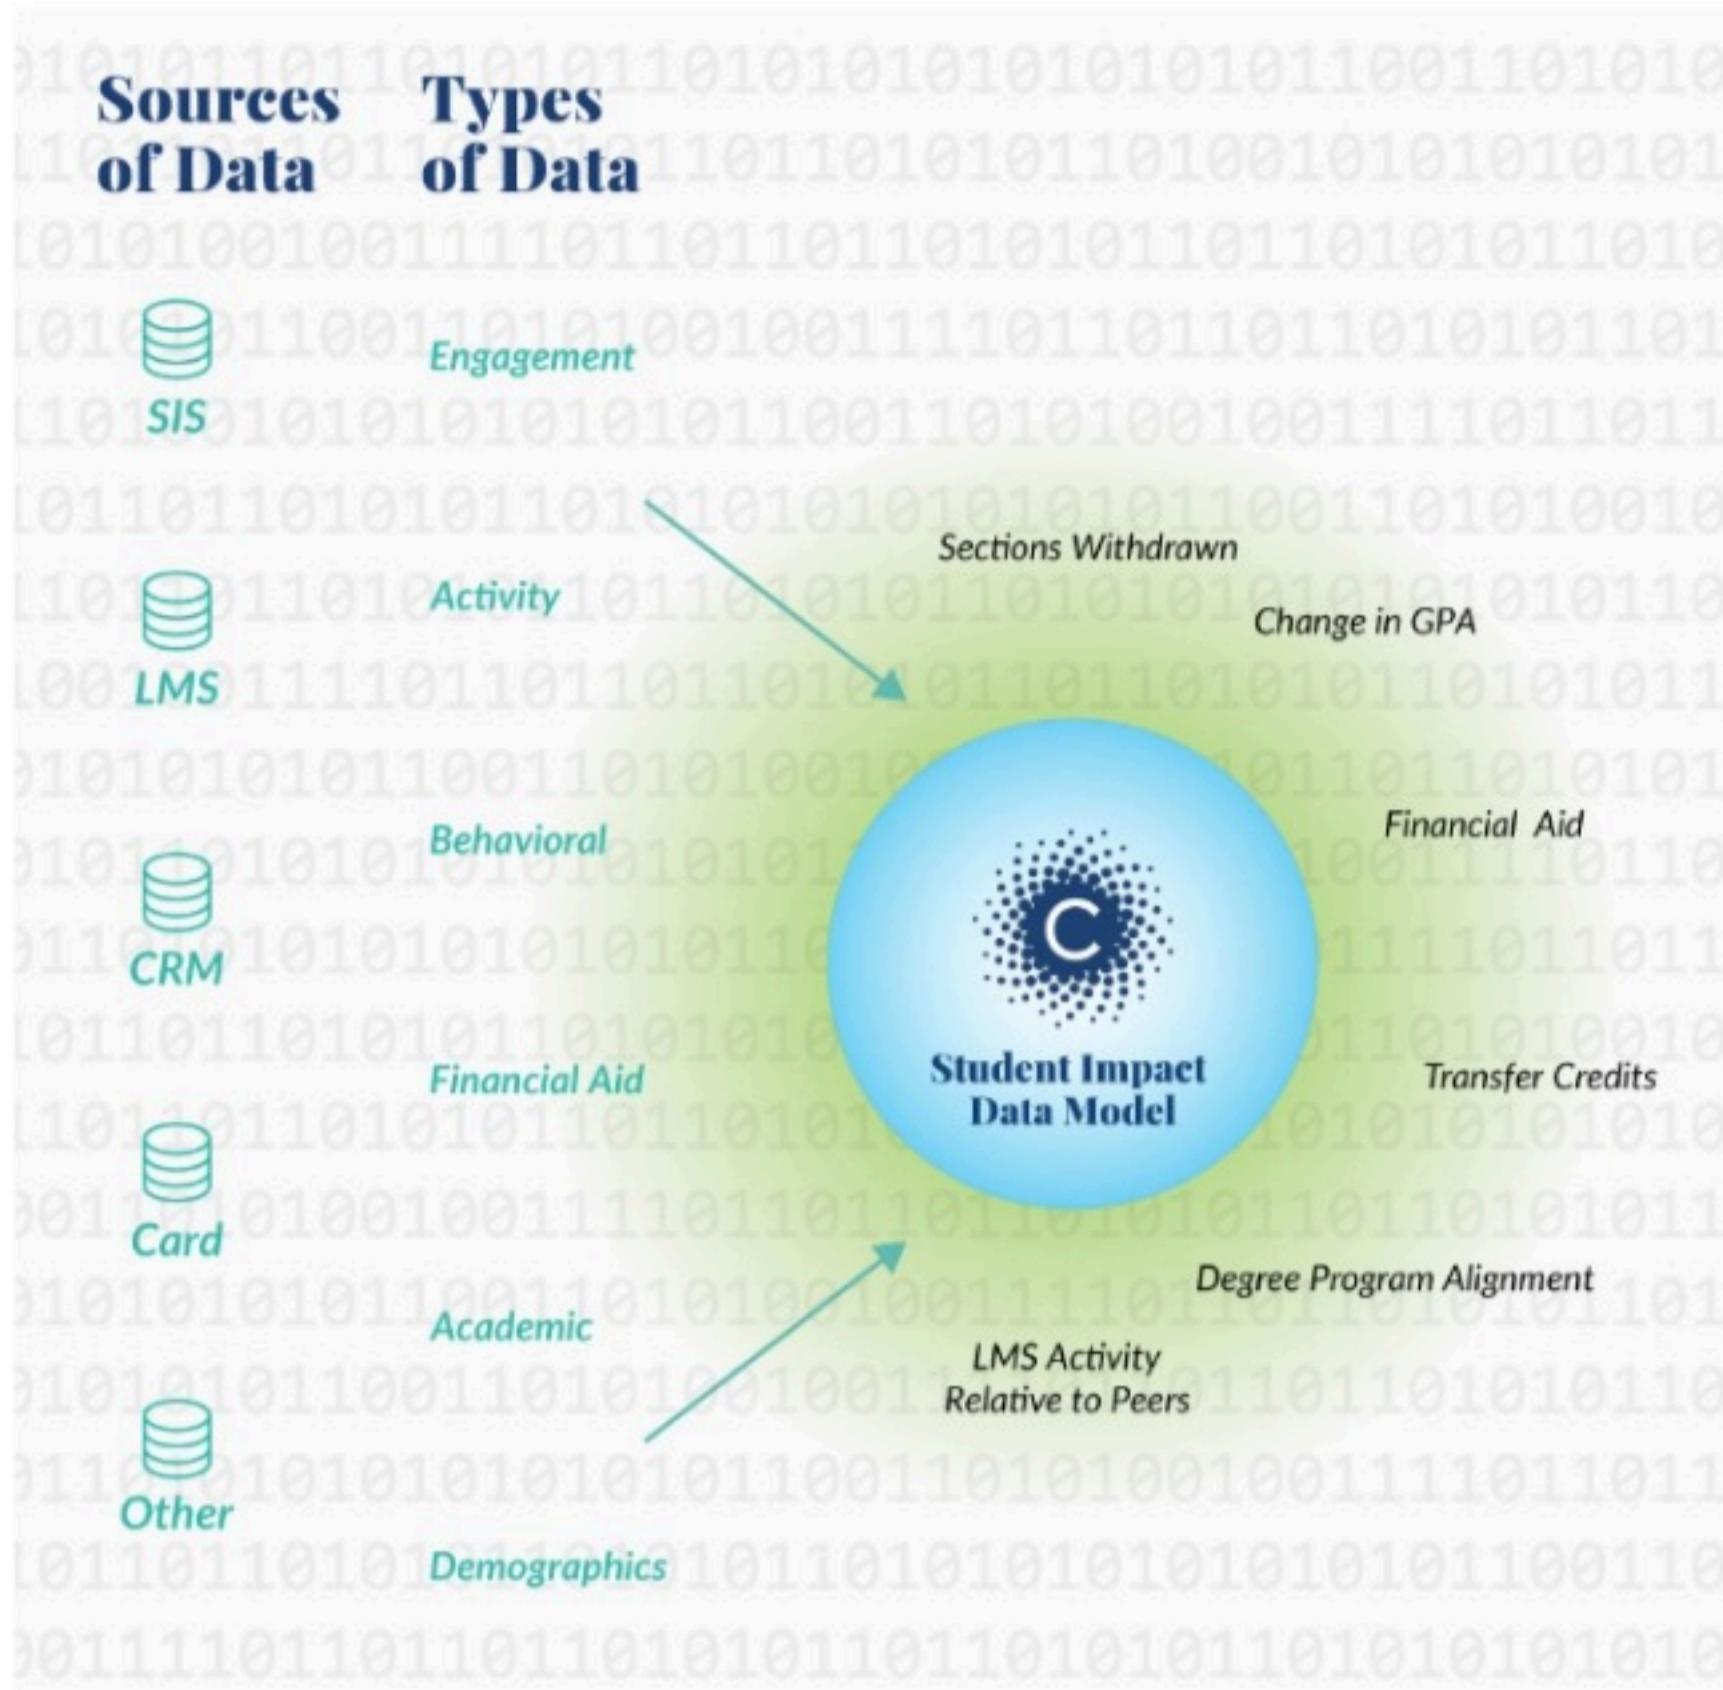

Proactively Impact Student Success

Intelligent student success software equips your team with real-time insights and workflow solutions to support the entire student lifecycle, achieve equitable outcomes and build sustainable institutions today and tomorrow.

Get Started

Help Every Student Succeed

Explore how the Civitas Learning Student Impact Platform can help your team improve student success at scale.

Build a Data-Activated Student Impact Strategy

Know Everything That Matters

Dial In With Precision

Make An Impact Every Day

Put All of Your Data to Work

See the Whole Student

Bring all your data together – academic, behavioral, engagement, financial data, sentiment and more – to build a complete student picture.

Unlock Meaningful Data with Ease

Automatically curate and transform data from disparate sources like your SIS, LMS, CRM, card swipe system and more to generate actionable insights and identify critical patterns in real time.