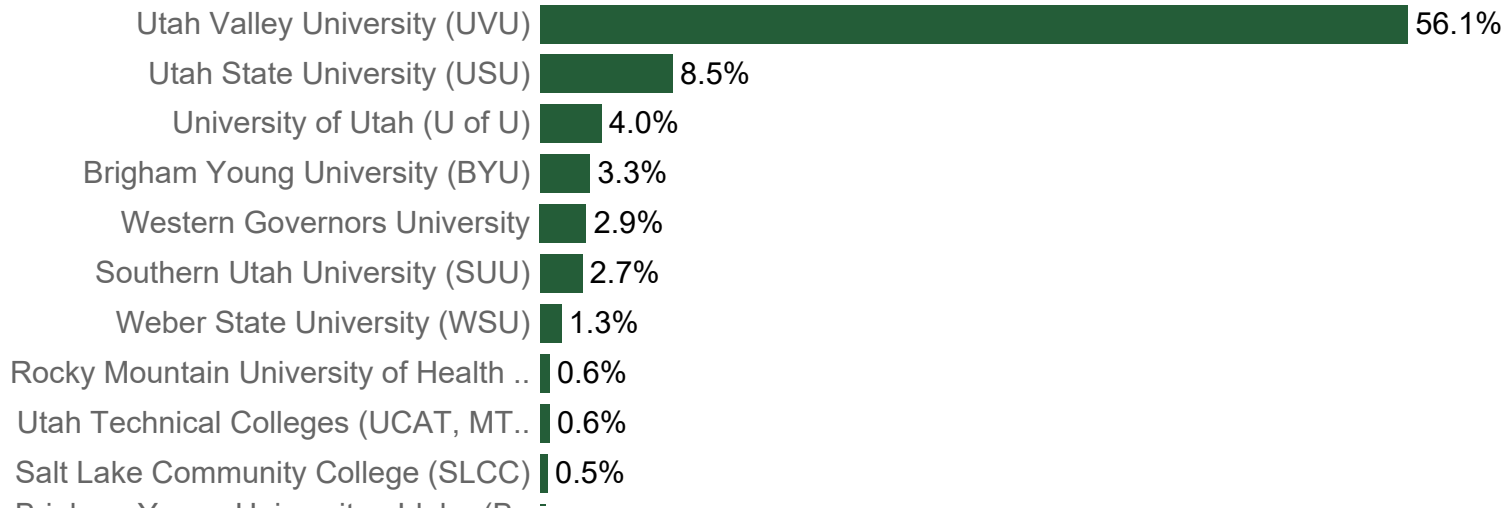

Employer (2023 data coming soon)

College
All

Department
All

Major
All

Concentration
All

Degree Level
All

Graduation Class
2021-22

Job Title (Simplified SOC Code List)

Years Since Grad
1

Survey
Respondents:
2,209

Last Updated
January 25, 2024

Continuing Education

Next Degree ("Already Begun" Only)

Next School ("Already Begun" Only)

College
All

Department
All

Major
All

Concentration
All

Degree Level
All

Graduation Class
2021-22

Years Since Grad
1

Survey
Respondents:
2,209

Last Updated
January 25, 2024

Internships Completed While at UVU