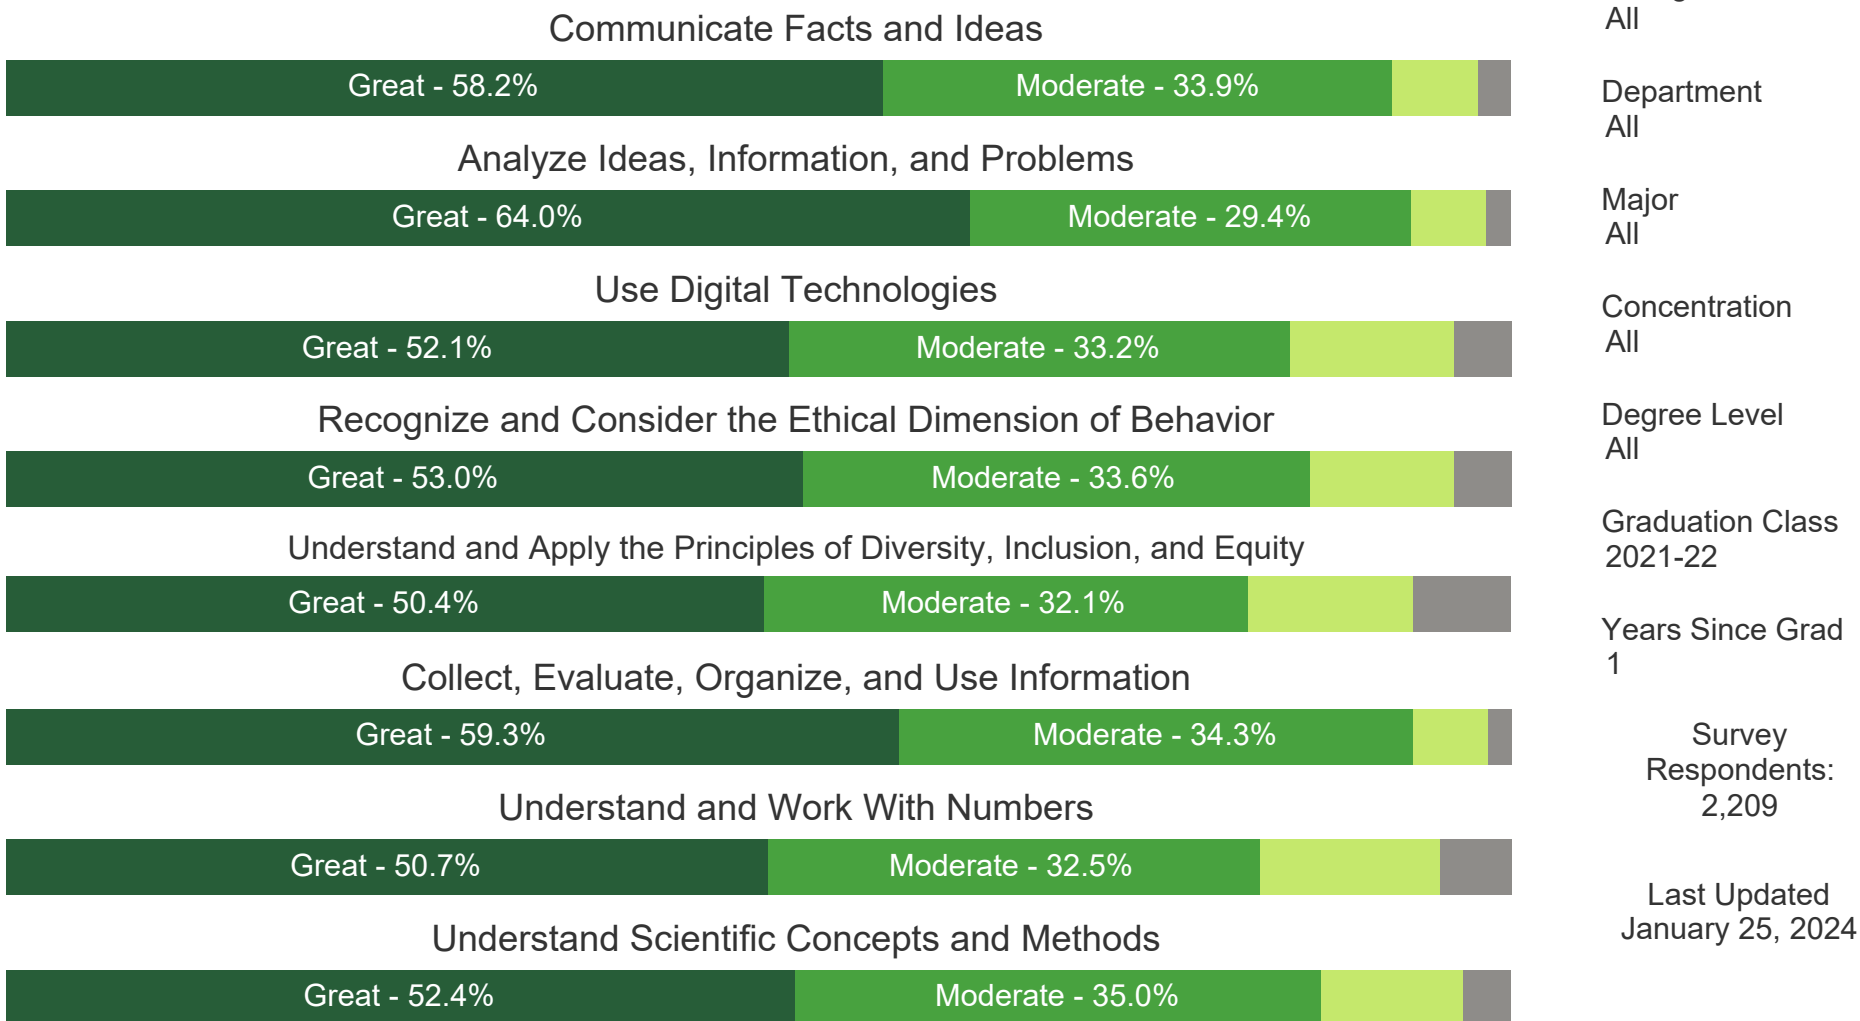

Major
All

Concentration
All

Degree Level
All

Graduation Class
2021-22

Years Since Grad
1

Survey
Respondents:
2,209

Last Updated
January 25, 2024

Internships Completed While at UVU

Received UVU Credit for Internship(s)

Offered Employment by Internship Organization

College
All

Department
All

Major
All

Concentration
All

Degree Level
All

Graduation Class
2021-22

Years Since Grad
1

Survey
Respondents:
2,209

Last Updated
January 25, 2024

"How much of a contribution did UVU have on your ability to...?" (One year out only)

Last Updated
January 25, 2024

For more information about the Essential Learning Outcomes, please visit
<https://www.uvu.edu/institutional-assessment/assessment/essential-learning-outcomes.html>