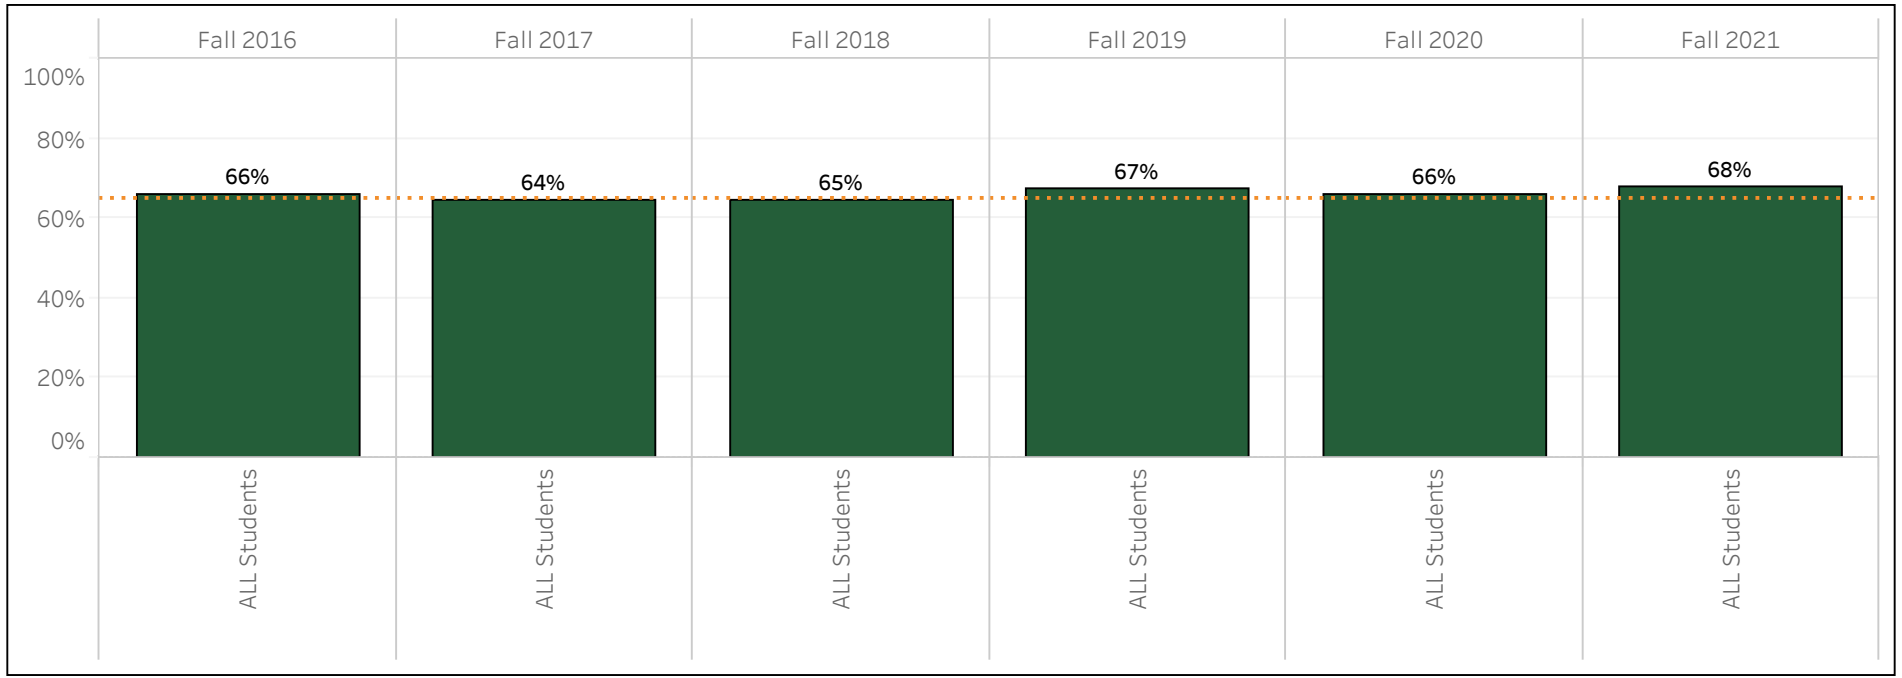

**2025 Goal = 65% [5-Year Average]**  
 (dotted line on graph)

- Intended Degree
- Seeking a Bachelor's degree
  - Seeking Any degree

- Disaggregated by the following Demographic:
- None (shows all students in the cohort)
  - Race (grouped from IPEDS Race/Ethnicity)
  - Gender
  - Age (split by Traditional / Non-Traditional)
  - First Generation Status

**1 Year Retention Rate:** Percent of incoming **First-Time, Full-Time**, degree-seeking students from a fall cohort who are enrolled at UVU during the Fall term one year later OR who have completed any degree by that time. **Students with valid IPEDS exclusions who are not enrolled or who did not graduate are not included in the baseline number.**