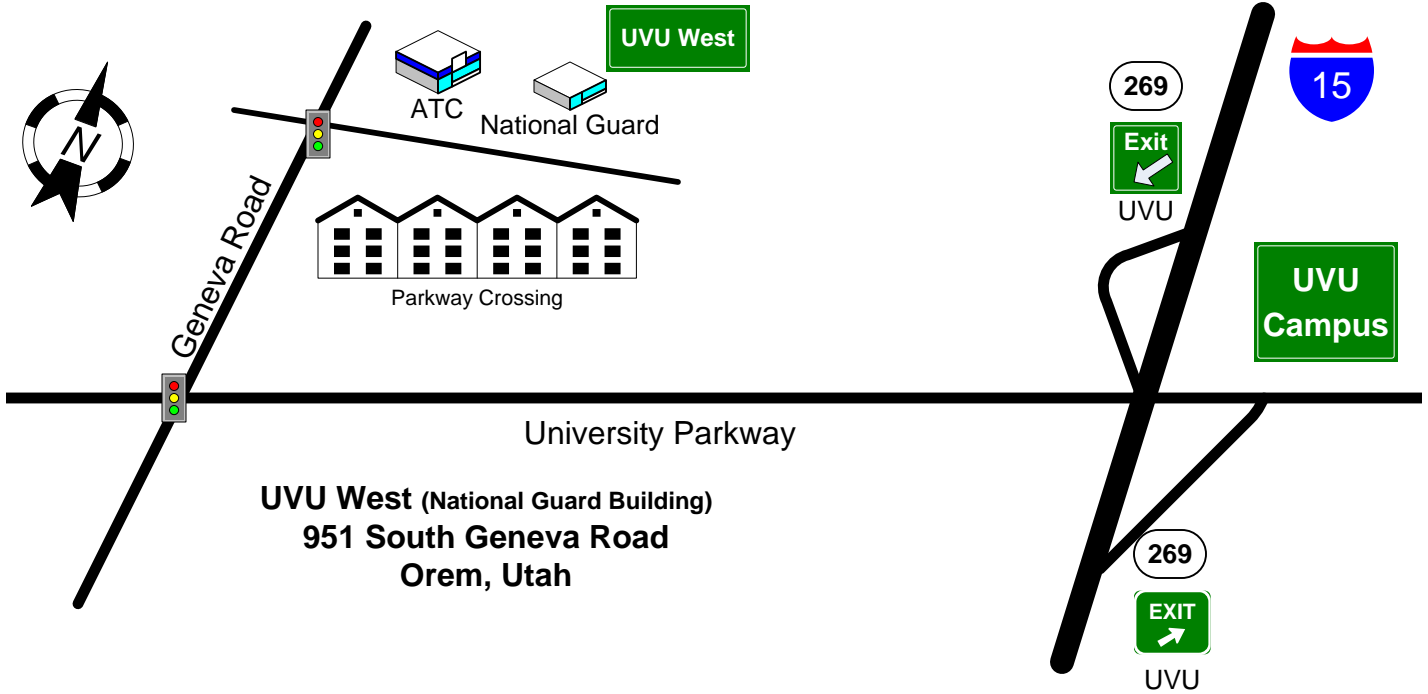

Directions to UVU West at the National Guard Building

Traveling on I-15 take exit 272, (University Parkway). Turn west onto University Parkway and at the light turn north onto Geneva Road. At the next light turn east.

The National Guard Building is east of the Applied Technology Building.

UVU West (National Guard Building)
951 South Geneva Road
Orem, Utah